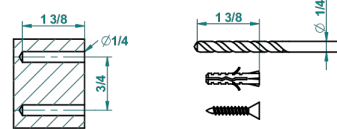

25446

22/02/2017

CHARACTERISTIC

- Naïade
- Toilet paper holder, single mount without cover

AVAILABLE FINITIONS

Black nickel - D24
Blush PVD - H62
Brass color PVD - H49
Brown bronze color PVD - F33
Chrome polished - A02
Chrome polished / gold polished - G02

Copper antique matt, coated - H07
Gold color PVD - H52
Gold mat - F07
Gold polished - F01
Gold satiny - F03
Graphite PVD - H64

Light coated bronze - D01
Matt Umber PVD - H67
Matt blush PVD - H60
Matt brass color PVD - H50
Matt brown bronze color PVD - F34
Matt chrome (American satin) - C02

Matt gold color PVD - H53
Matt graphite PVD - H65
Matt nickel (American satin) - C01
Matt nickel color PVD - H56
Nickel antique / Sovereign - H28
Nickel color PVD - H55

Nickel polished - B01
Rose Gold - F27
Satin chrome - C03
Silver polished, antique - H03
Silver rhodium - F18
Soft gold - F30