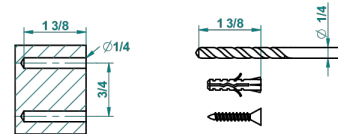

20647

15/12/2015

CHARACTERISTIC

- Naïade
- Wall mounted toilet brush holder

AVAILABLE FINITIONS

Black nickel - D24
Blush PVD - H62
Brass color PVD - H49
Brown bronze color PVD - F33
Chrome polished - A02
Chrome polished / gold polished - G02

Copper antique matt, coated - H07
Gold color PVD - H52
Gold mat - F07
Gold polished - F01
Gold satiney - F03
Graphite PVD - H64

Light coated bronze - D01
Matt Umber PVD - H67
Matt blush PVD - H60
Matt brass color PVD - H50
Matt brown bronze color PVD - F34
Matt chrome (American satin) - C02

Matt gold color PVD - H53
Matt graphite PVD - H65
Matt nickel (American satin) - C01
Matt nickel color PVD - H56
Nickel antique / Sovereign - H28
Nickel color PVD - H55

Nickel polished - B01
Rose Gold - F27
Satin chrome - C03
Silver polished, antique - H03
Silver rhodium - F18
Soft gold - F30