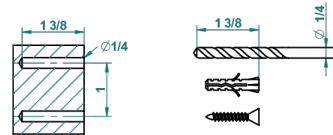

18194

13/10/2015

CHARACTERISTIC

- Naïade
- Metal toilet brush holder with brush with cover wall mounted

AVAILABLE FINITIONS

Black nickel - D24
Blush PVD - H62
Brass color PVD - H49
Brown bronze color PVD - F33
Chrome polished - A02
Chrome polished / gold polished - G02

Copper antique matt, coated - H07
Gold color PVD - H52
Gold mat - F07
Gold polished - F01
Gold satiny - F03
Graphite PVD - H64

Light coated bronze - D01
Matt Umber PVD - H67
Matt blush PVD - H60
Matt brass color PVD - H50
Matt brown bronze color PVD - F34
Matt chrome (American satin) - C02

Matt gold color PVD - H53
Matt graphite PVD - H65
Matt nickel (American satin) - C01
Matt nickel color PVD - H56
Nickel antique / Sovereign - H28
Nickel color PVD - H55

Nickel polished - B01
Rose Gold - F27
Satin chrome - C03
Silver polished, antique - H03
Silver rhodium - F18
Soft gold - F30