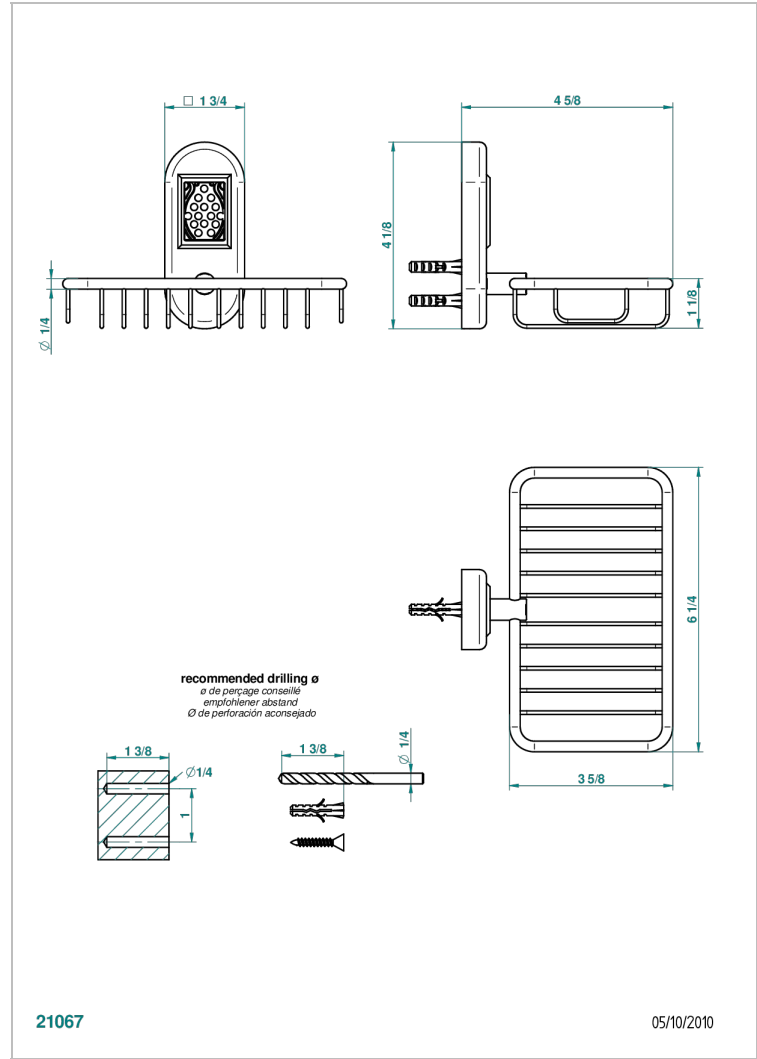

VENICE

A2E-620

Soap basket, wall mounted 6"1/4 x 3"5/8

THG[®]
PARIS

CHARACTERISTIC

- Venice
- Soap basket, wall mounted 6"1/4 x 3"5/8

AVAILABLE FINITIONS

Black nickel - D24
Blush PVD - H62
Brass color PVD - H49
Brown bronze color PVD - F33
Chrome polished - A02
Chrome polished / gold polished - G02