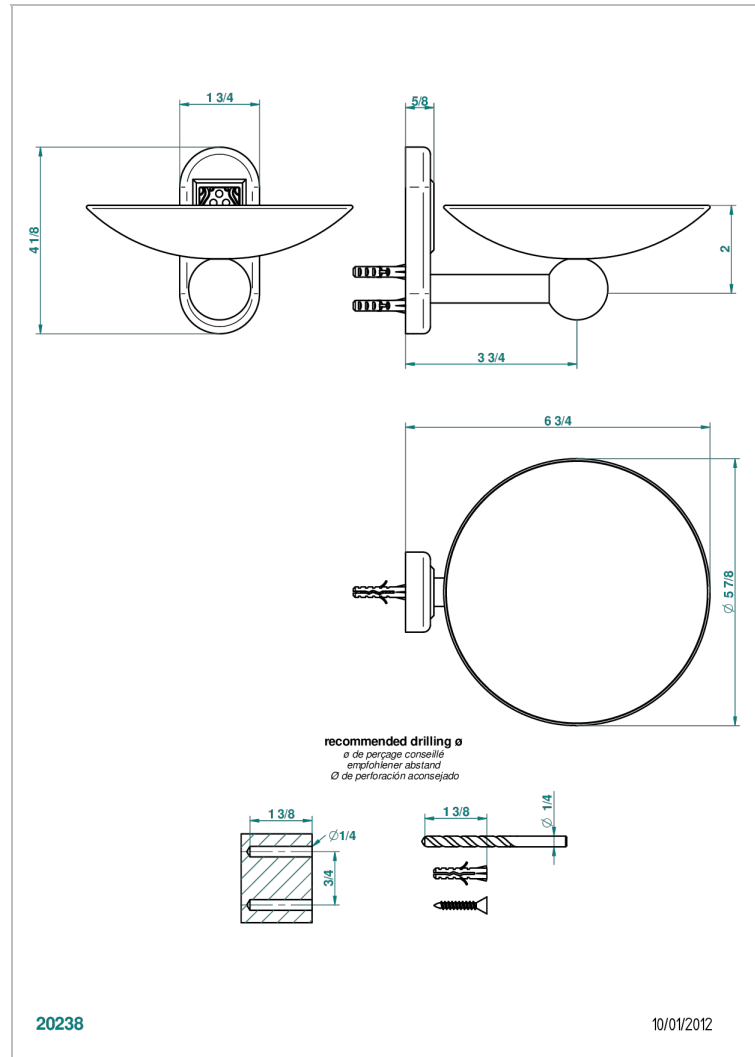

# VENICE

A2E-546GM

Soap dish, wall mounted, 6" diameter

THG<sup>®</sup>  
PARIS

## CHARACTERISTIC

- Venice
- Soap dish, wall mounted, 6" diameter