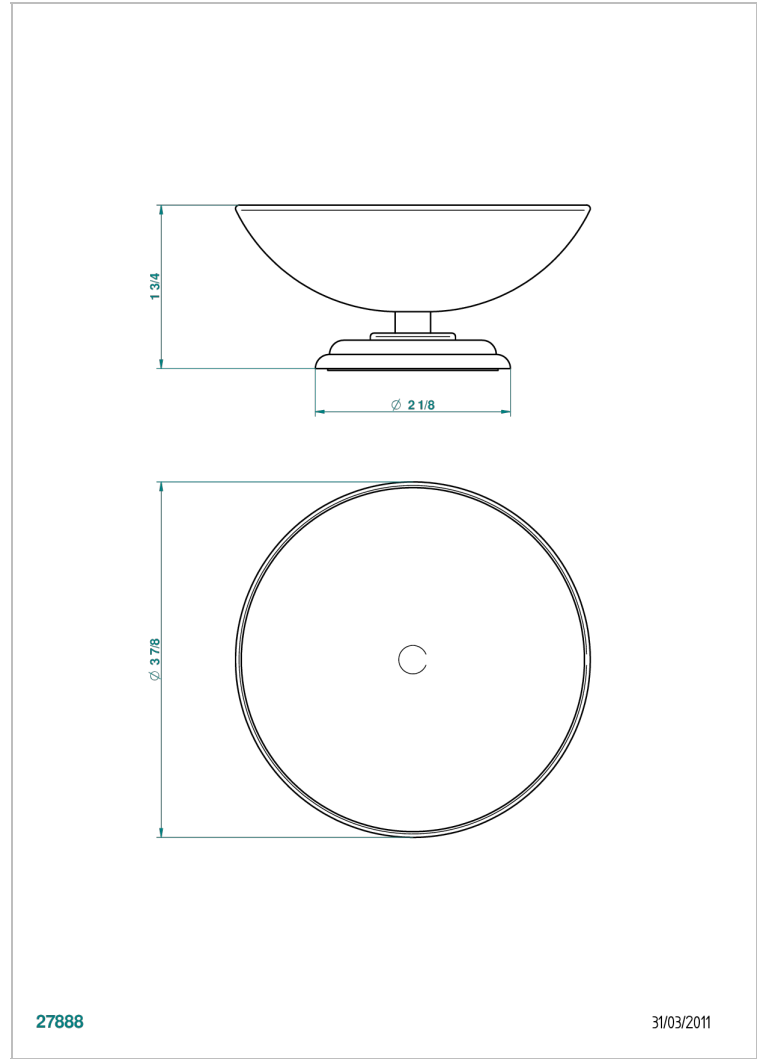

# VENICE

A2E-544

Soap dish, freestanding , 4" diameter

27888

31/03/2011

## CHARACTERISTIC

- Venice
- Soap dish, freestanding , 4" diameter