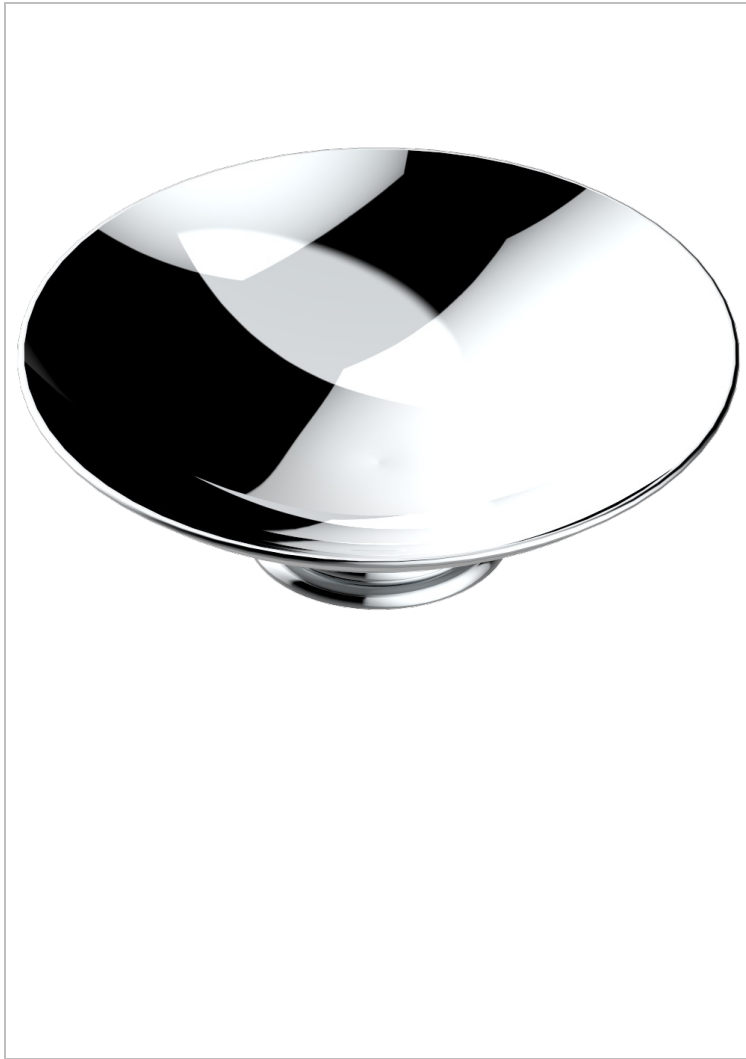

VENICE

A2E-544GM

Soap dish, freestanding , 6" diameter

THG[®]
PARIS

17989

31/03/2011

CHARACTERISTIC

- Venice
- Soap dish, freestanding , 6" diameter

AVAILABLE FINITIONS

Black nickel - D24

Blush PVD - H62

Brass color PVD - H49

Brown bronze color PVD - F33

Chrome polished - A02

Chrome polished / gold polished - G02

Copper antique matt, coated - H07

Nickel antique / Sovereign - H28

Nickel color PVD - H55

Nickel polished - B01

Rose Gold - F27

Satin chrome - C03

Silver polished, antique - H03

Silver rhodium - F18

Soft gold - F30