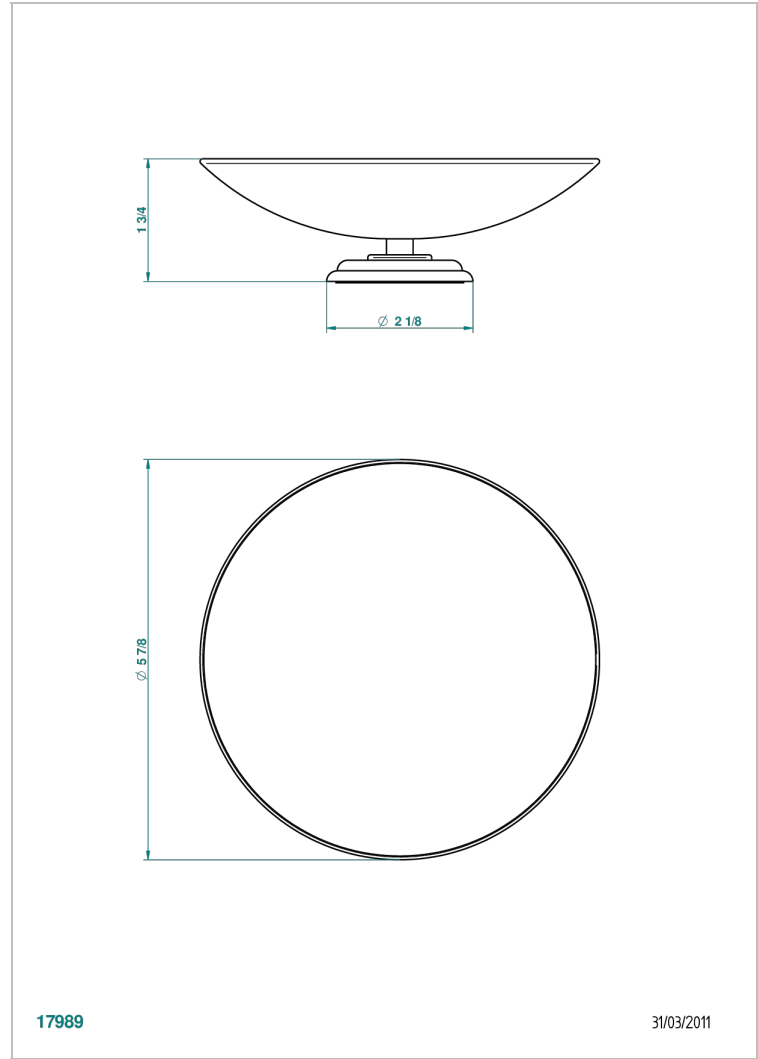

VENICE

A2E-544GM

Soap dish, freestanding , 6" diameter

THG[®]
PARIS

17989

31/03/2011

CHARACTERISTIC

- Venice
- Soap dish, freestanding , 6" diameter