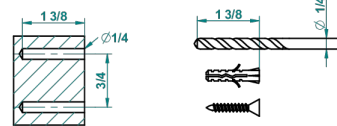

25446

22/02/2017

CHARACTERISTIC

- Venice
- Toilet paper holder, single mount without cover

AVAILABLE FINITIONS

Black nickel - D24
Blush PVD - H62
Brass color PVD - H49
Brown bronze color PVD - F33
Chrome polished - A02
Chrome polished / gold polished - G02

Copper antique matt, coated - H07
Gold color PVD - H52
Gold mat - F07
Gold polished - F01
Gold satiney - F03
Graphite PVD - H64

Light coated bronze - D01
Matt Umber PVD - H67
Matt blush PVD - H60
Matt brass color PVD - H50
Matt brown bronze color PVD - F34
Matt chrome (American satin) - C02

Matt gold color PVD - H53
Matt graphite PVD - H65
Matt nickel (American satin) - C01
Matt nickel color PVD - H56
Nickel antique / Sovereign - H28
Nickel color PVD - H55

Nickel polished - B01
Rose Gold - F27
Satin chrome - C03
Silver polished, antique - H03
Silver rhodium - F18
Soft gold - F30