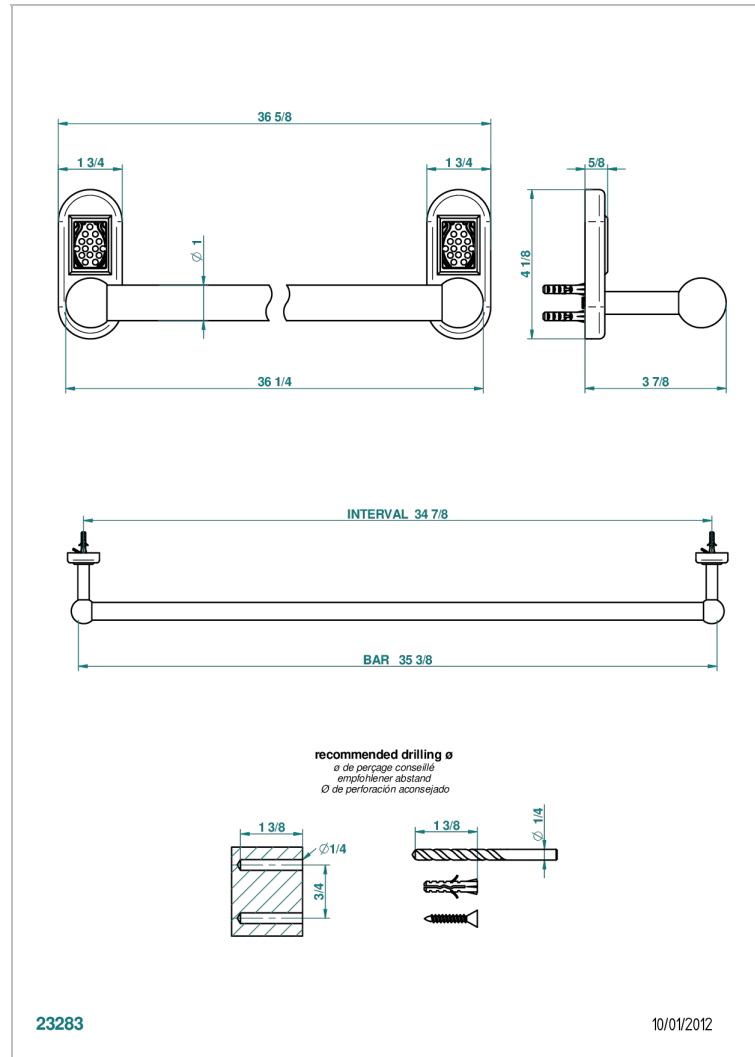

VENICE

A2E-526

Towel bar, 35 1/2" long

CHARACTERISTIC

- Venice
- Towel bar, 35 1/2" long

AVAILABLE FINITIONS

Black nickel - D24
Blush PVD - H62
Brass color PVD - H49
Brown bronze color PVD - F33
Chrome polished - A02
Chrome polished / gold polished - G02