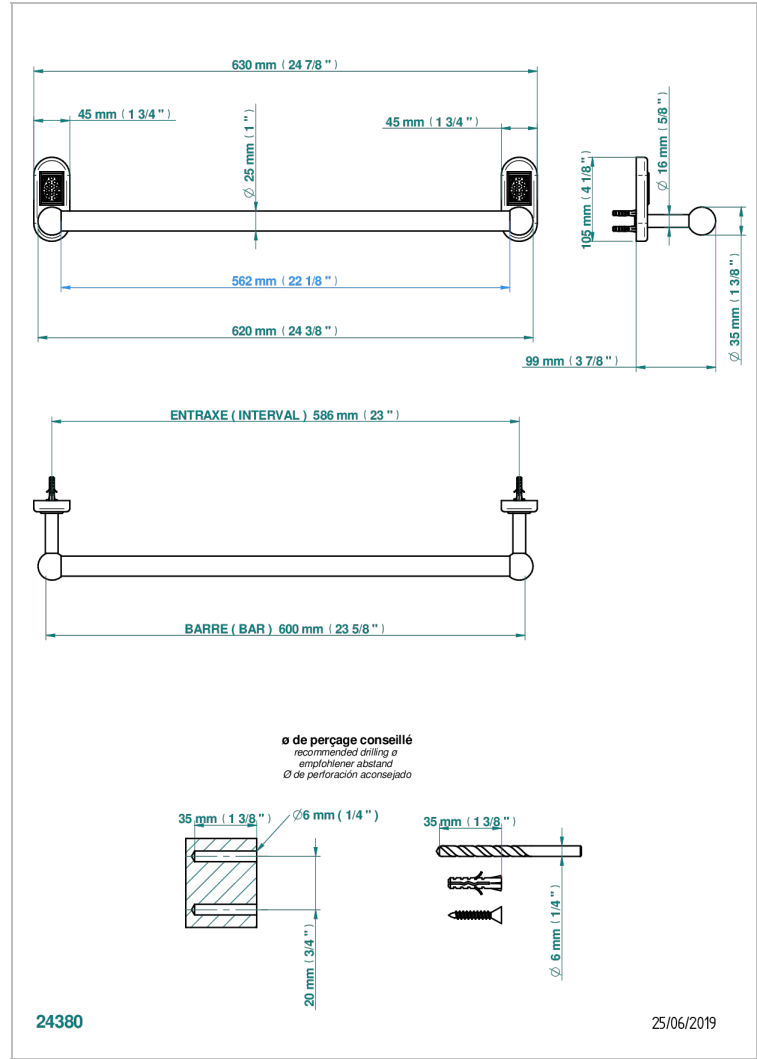

VENICE

A2E-526/60

Towel bar, 24" long

CHARACTERISTIC

- Venice
- Towel bar, 24" long

AVAILABLE FINITIONS

Black nickel - D24
Blush PVD - H62
Brass color PVD - H49
Brown bronze color PVD - F33
Chrome polished - A02
Chrome polished / gold polished - G02