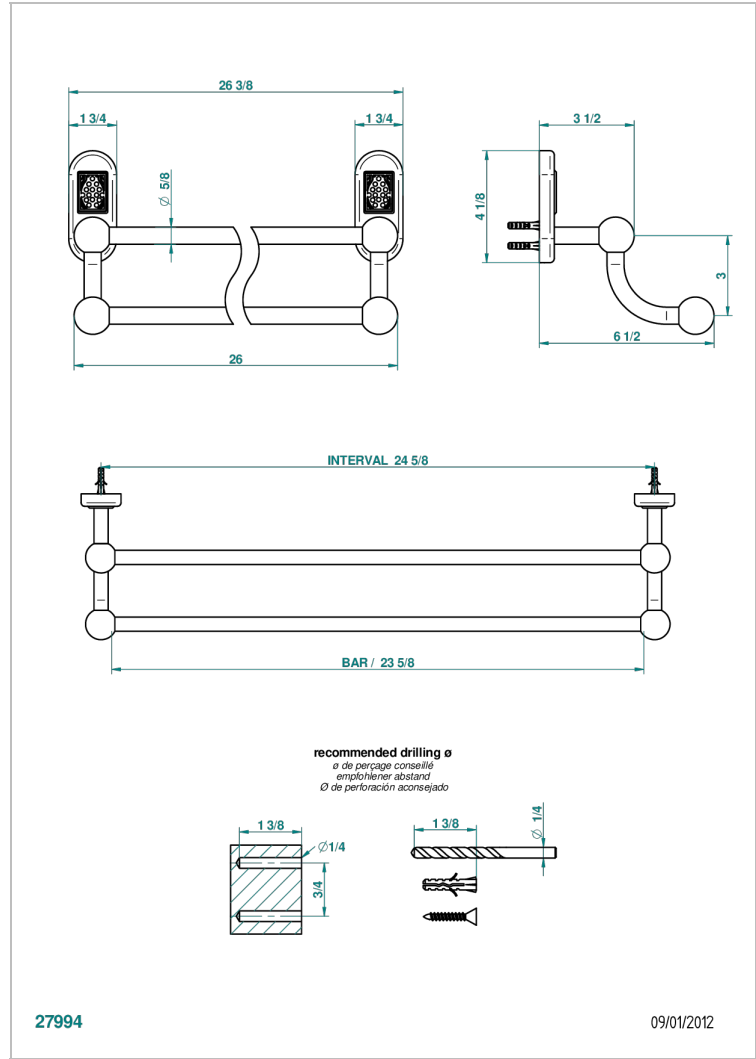

VENICE

A2E-516/60

Double towel bar, 24" long

27994

09/01/2012

CHARACTERISTIC

- Venice
- Double towel bar, 24" long

AVAILABLE FINITIONS