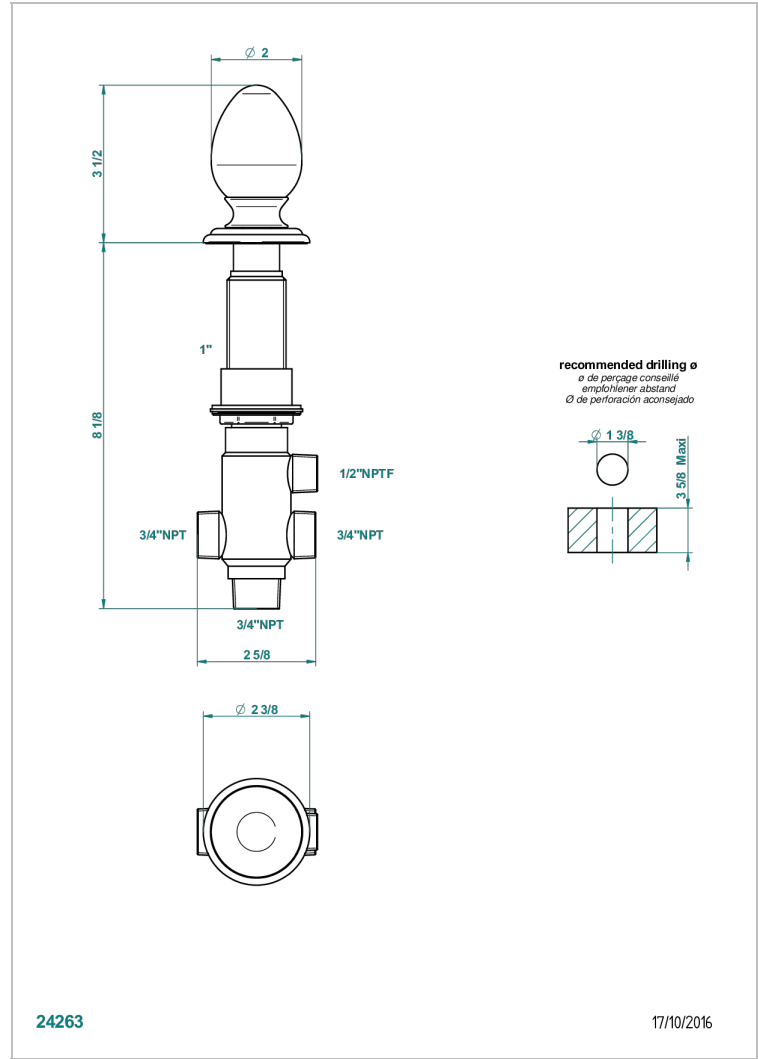

VENICE

A2E-504VGUS

2-function deck diverter with trim

CHARACTERISTIC

- Venice
- 2-function deck diverter with trim

AVAILABLE FINITIONS

Black nickel - D24
 Blush PVD - H62
 Brass color PVD - H49
 Brown bronze color PVD - F33
 Chrome polished - A02
 Chrome polished / gold polished - G02