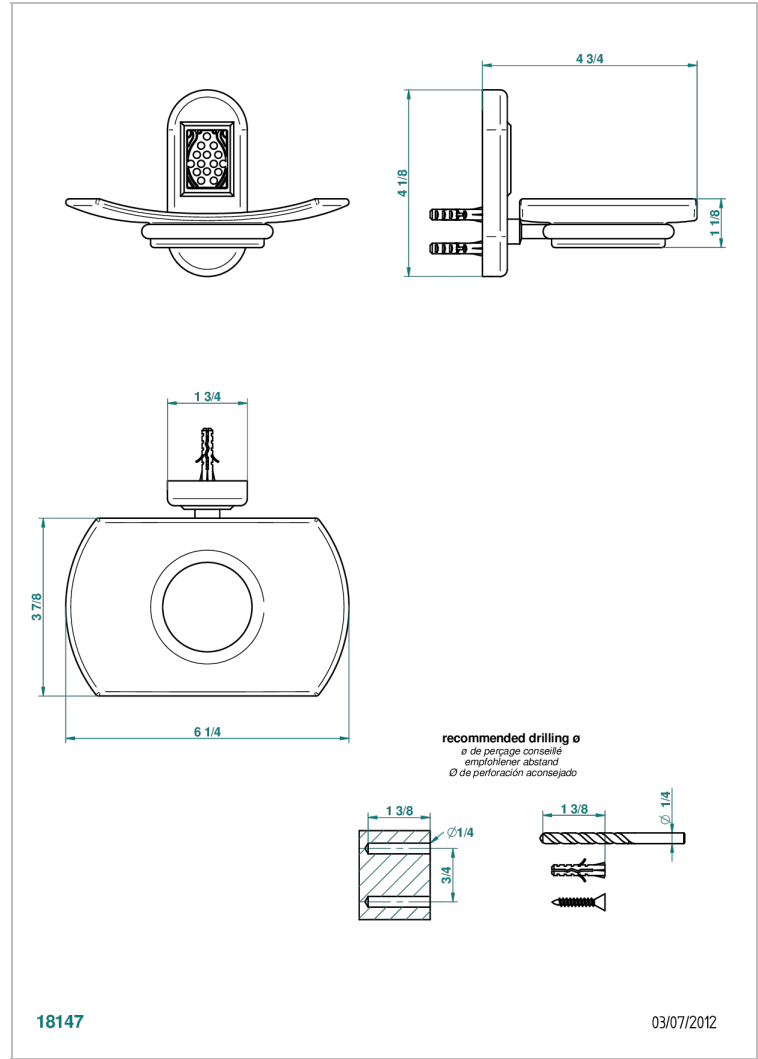

VENICE

A2E-500

Glass soap dish, wall mounted

THG[®]
PARIS

CHARACTERISTIC

- Venice
- Glass soap dish, wall mounted

AVAILABLE FINITIONS

Black nickel - D24
Blush PVD - H62
Brass color PVD - H49
Brown bronze color PVD - F33
Chrome polished - A02
Chrome polished / gold polished - G02