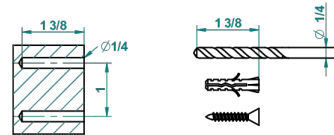

18194

13/10/2015

CHARACTERISTIC

- Venice
- Metal toilet brush holder with brush with cover wall mounted

AVAILABLE FINITIONS

Black nickel - D24
Blush PVD - H62
Brass color PVD - H49
Brown bronze color PVD - F33
Chrome polished - A02
Chrome polished / gold polished - G02

Copper antique matt, coated - H07
Gold color PVD - H52
Gold mat - F07
Gold polished - F01
Gold satiny - F03
Graphite PVD - H64

Light coated bronze - D01
Matt Umber PVD - H67
Matt blush PVD - H60
Matt brass color PVD - H50
Matt brown bronze color PVD - F34
Matt chrome (American satin) - C02

Matt gold color PVD - H53
Matt graphite PVD - H65
Matt nickel (American satin) - C01
Matt nickel color PVD - H56
Nickel antique / Sovereign - H28
Nickel color PVD - H55

Nickel polished - B01
Rose Gold - F27
Satin chrome - C03
Silver polished, antique - H03
Silver rhodium - F18
Soft gold - F30