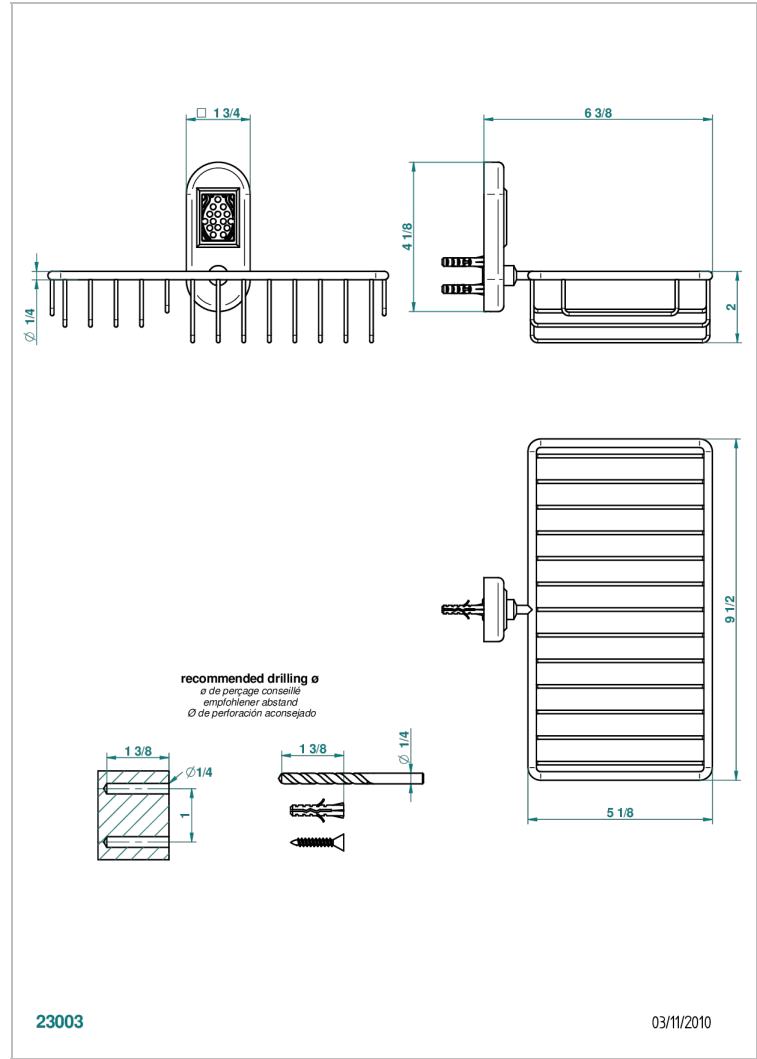

VENICE

A2E-2620

Soap and sponge holder, wall mounted

THG[®]
PARIS

CHARACTERISTIC

- Venice
- Soap and sponge holder, wall mounted

AVAILABLE FINITIONS

Black nickel - D24
Blush PVD - H62
Brass color PVD - H49
Brown bronze color PVD - F33
Chrome polished - A02
Chrome polished / gold polished - G02