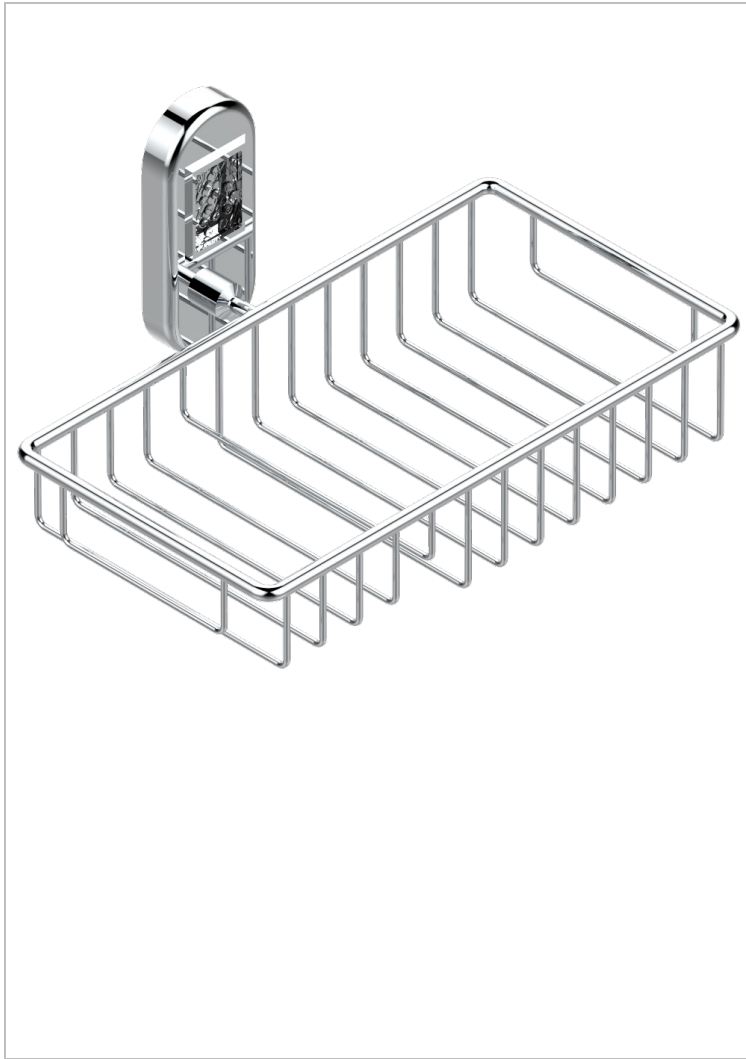

VENICE

A2E-2620

Soap and sponge holder, wall mounted

THG[®]
PARIS

CHARACTERISTIC

- Venice
- Soap and sponge holder, wall mounted

AVAILABLE FINITIONS

Black nickel - D24
Blush PVD - H62
Brass color PVD - H49
Brown bronze color PVD - F33
Chrome polished - A02
Chrome polished / gold polished - G02

Copper antique matt, coated - H07
Gold color PVD - H52
Gold mat - F07
Gold polished - F01
Gold satiney - F03
Graphite PVD - H64

Light coated bronze - D01
Matt Umber PVD - H67
Matt blush PVD - H60
Matt brass color PVD - H50
Matt brown bronze color PVD - F34
Matt chrome (American satin) - C02

Matt gold color PVD - H53
Matt graphite PVD - H65
Matt nickel (American satin) - C01
Matt nickel color PVD - H56
Nickel antique / Sovereign - H28
Nickel color PVD - H55

Nickel polished - B01
Rose Gold - F27
Satin chrome - C03
Silver polished, antique - H03
Silver rhodium - F18
Soft gold - F30