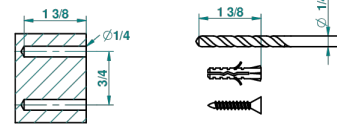

20646

03/07/2012

CHARACTERISTIC

- Océania
- Tumbler holder, wall mounted

AVAILABLE FINITIONS

Black nickel - D24
Blush PVD - H62
Brass color PVD - H49
Brown bronze color PVD - F33
Chrome polished - A02
Chrome polished / gold polished - G02

Copper antique matt, coated - H07
Gold color PVD - H52
Gold mat - F07
Gold polished - F01
Gold satiney - F03
Graphite PVD - H64

Light coated bronze - D01
Matt Umber PVD - H67
Matt blush PVD - H60
Matt brass color PVD - H50
Matt brown bronze color PVD - F34
Matt chrome (American satin) - C02

Matt gold color PVD - H53
Matt graphite PVD - H65
Matt nickel (American satin) - C01
Matt nickel color PVD - H56
Nickel antique / Sovereign - H28
Nickel color PVD - H55

Nickel polished - B01
Rose Gold - F27
Satin chrome - C03
Silver polished, antique - H03
Silver rhodium - F18
Soft gold - F30