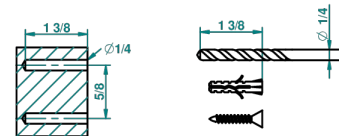

25670

26/01/2011

CHARACTERISTIC

- Océania
- Wall mounted handshower with separate fixed hook

TECHNICAL SPECS

- Recommandé : 3 bars (max. 5 bars) - Advised : 43,5 psi (max. 72 psi)
- 9,5 l/min à 3 bars (2.5 gpm at 43.5 psi)

AVAILABLE FINITIONS

Black nickel - D24
Blush PVD - H62
Brass color PVD - H49
Brown bronze color PVD - F33
Chrome polished - A02
Chrome polished / gold polished - G02

Copper antique matt, coated - H07
Gold color PVD - H52
Gold mat - F07
Gold polished - F01
Gold satiney - F03
Graphite PVD - H64

Light coated bronze - D01
Matt Umber PVD - H67
Matt blush PVD - H60
Matt brass color PVD - H50
Matt brown bronze color PVD - F34
Matt chrome (American satin) - C02

Matt gold color PVD - H53
Matt graphite PVD - H65
Matt nickel (American satin) - C01
Matt nickel color PVD - H56
Nickel antique / Sovereign - H28
Nickel color PVD - H55

Nickel polished - B01
Rose Gold - F27
Satin chrome - C03
Silver polished, antique - H03
Silver rhodium - F18
Soft gold - F30