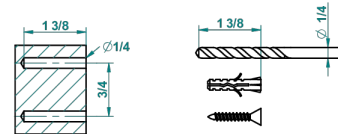

23866

15/12/2015

CHARACTERISTIC

- Océania
- Wall mounted toilet brush holder

AVAILABLE FINITIONS

Black nickel - D24
Blush PVD - H62
Brass color PVD - H49
Brown bronze color PVD - F33
Chrome polished - A02
Chrome polished / gold polished - G02

Copper antique matt, coated - H07
Gold color PVD - H52
Gold mat - F07
Gold polished - F01
Gold satiny - F03
Graphite PVD - H64

Light coated bronze - D01
Matt Umber PVD - H67
Matt blush PVD - H60
Matt brass color PVD - H50
Matt brown bronze color PVD - F34
Matt chrome (American satin) - C02

Matt gold color PVD - H53
Matt graphite PVD - H65
Matt nickel (American satin) - C01
Matt nickel color PVD - H56
Nickel antique / Sovereign - H28
Nickel color PVD - H55

Nickel polished - B01
Rose Gold - F27
Satin chrome - C03
Silver polished, antique - H03
Silver rhodium - F18
Soft gold - F30