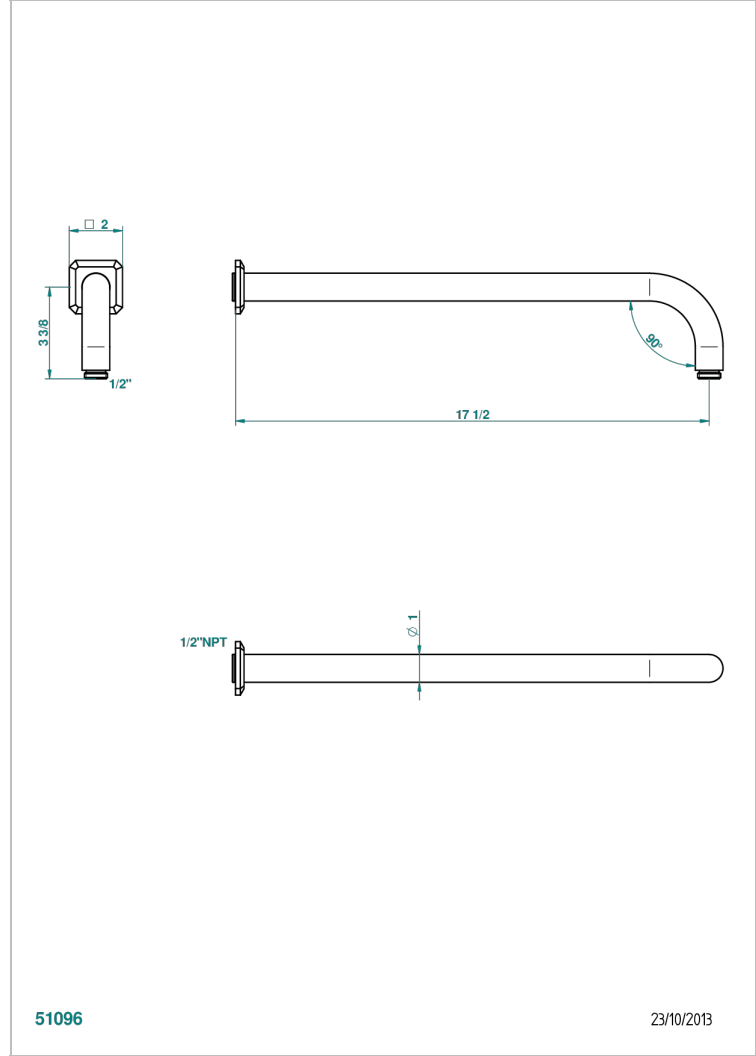

METROPOLIS CLEAR CRYSTAL WITH LEVER HANDLES

A2B-84L/US

Horizontal shower arm, 90°, lg: 17"

51096

23/10/2013

CHARACTERISTIC

- Métropolis clear crystal with lever handles
- Horizontal shower arm, 90°, lg: 17"