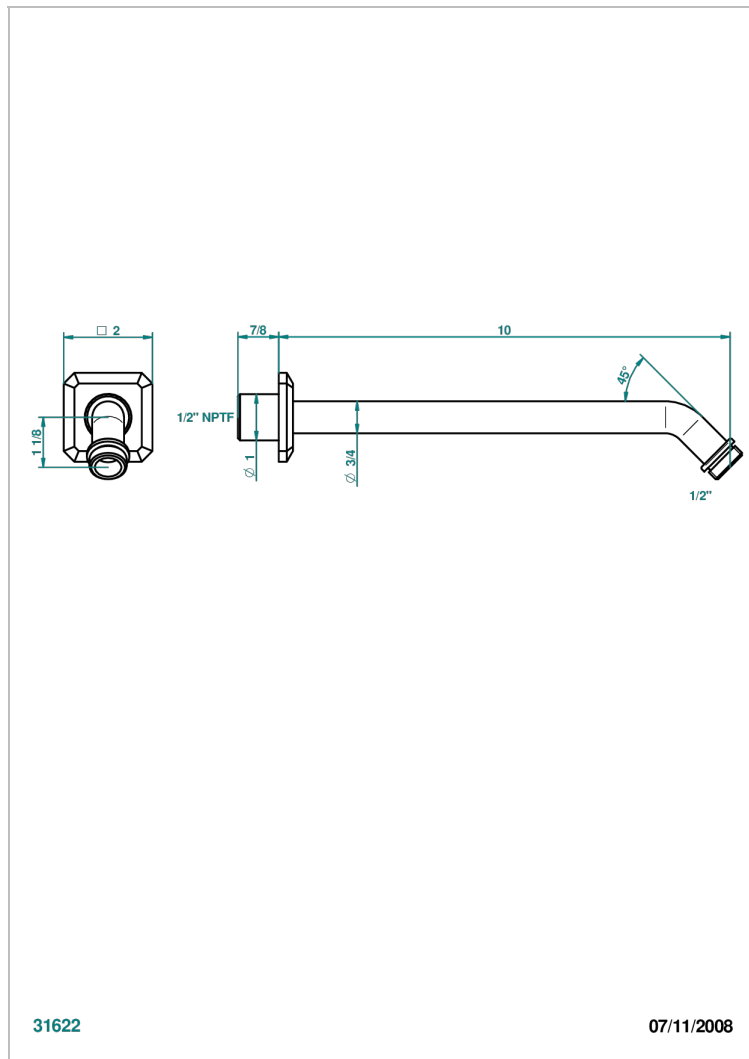

METROPOLIS CLEAR CRYSTAL WITH LEVER HANDLES

A2B-84/US

Horizontal shower arm, 45°, lg: 10"

CHARACTERISTIC

- Métropolis clear crystal with lever handles
- Horizontal shower arm, 45°, lg: 10"

AVAILABLE FINITIONS