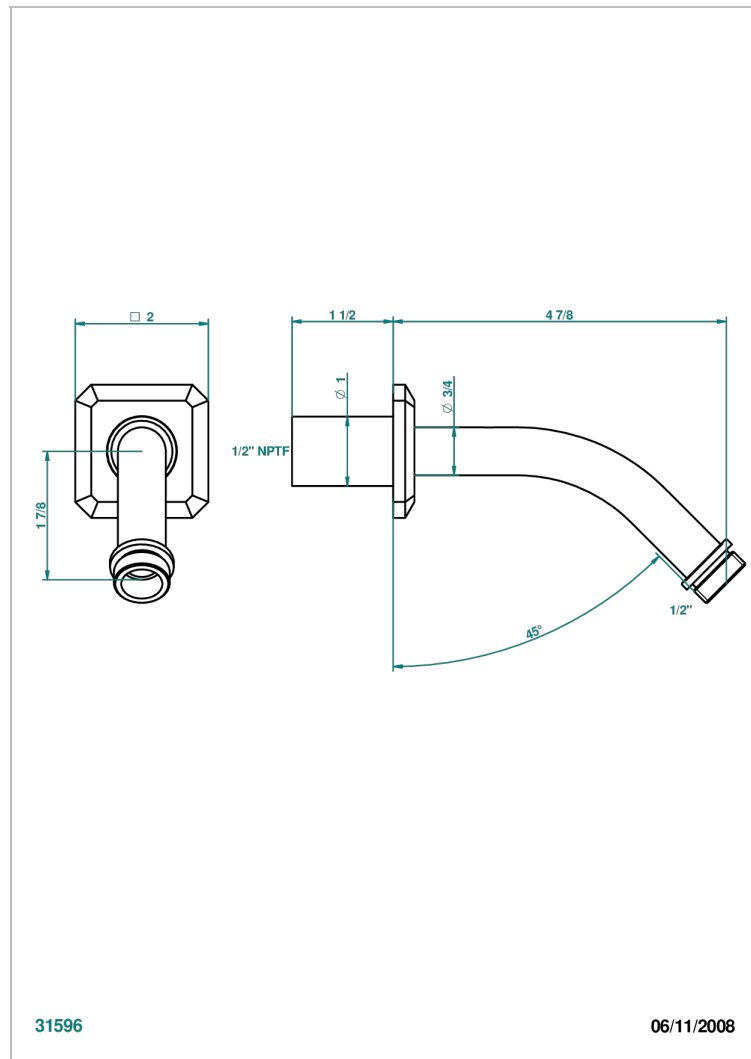

# METROPOLIS CLEAR CRYSTAL WITH LEVER HANDLES

A2B-82/US

Horizontal shower arm, 45°, lg: 4" 3/4

## CHARACTERISTIC

- Métropolis clear crystal with lever handles
- Horizontal shower arm, 45°, lg: 4" 3/4