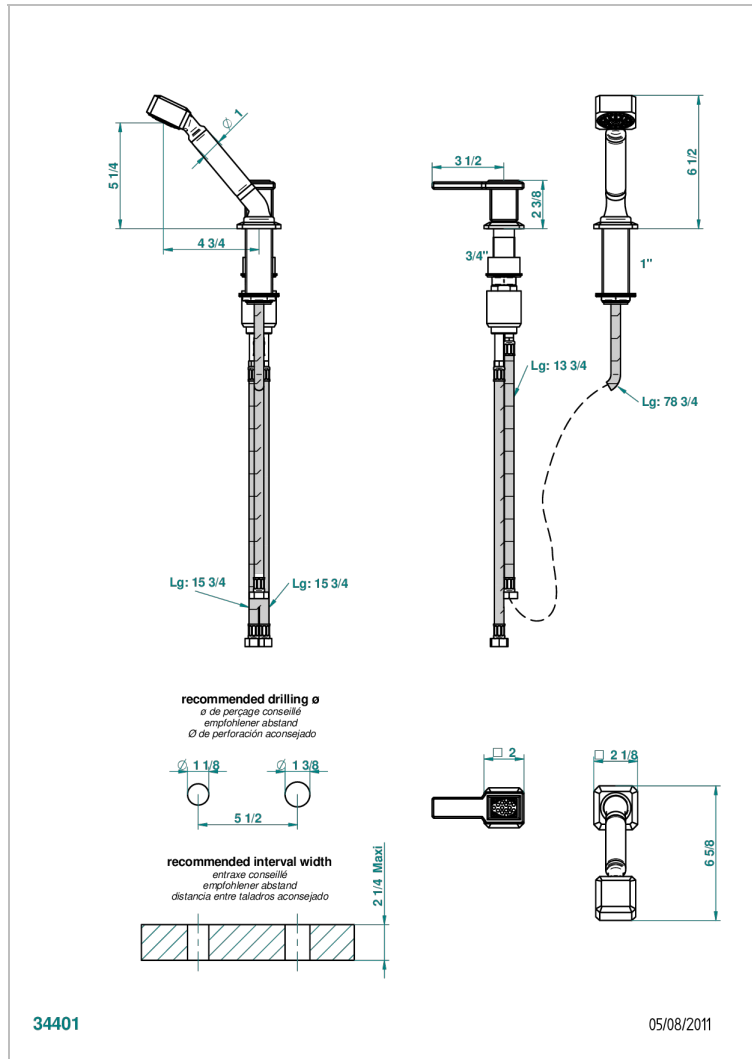

METROPOLIS CLEAR CRYSTAL WITH LEVER HANDLES

A2B-6532/60A

Deck mounted mixer with handshower, progressive cartridge

CHARACTERISTIC

- Métropolis clear crystal with lever handles
- Deck mounted mixer with handshower, progressive cartridge

TECHNICAL SPECS

- Recommandé : 3 bars (max. 5 bars) - Advised : 43,5 psi (max. 72 psi)
- 9,5 l/min à 3 bars (2.5 gpm at 43.5 psi)

AVAILABLE FINITIONS

Black nickel - D24
 Blush PVD - H62
 Brass color PVD - H49
 Brown bronze color PVD - F33
 Chrome polished - A02
 Chrome polished / gold polished - G02