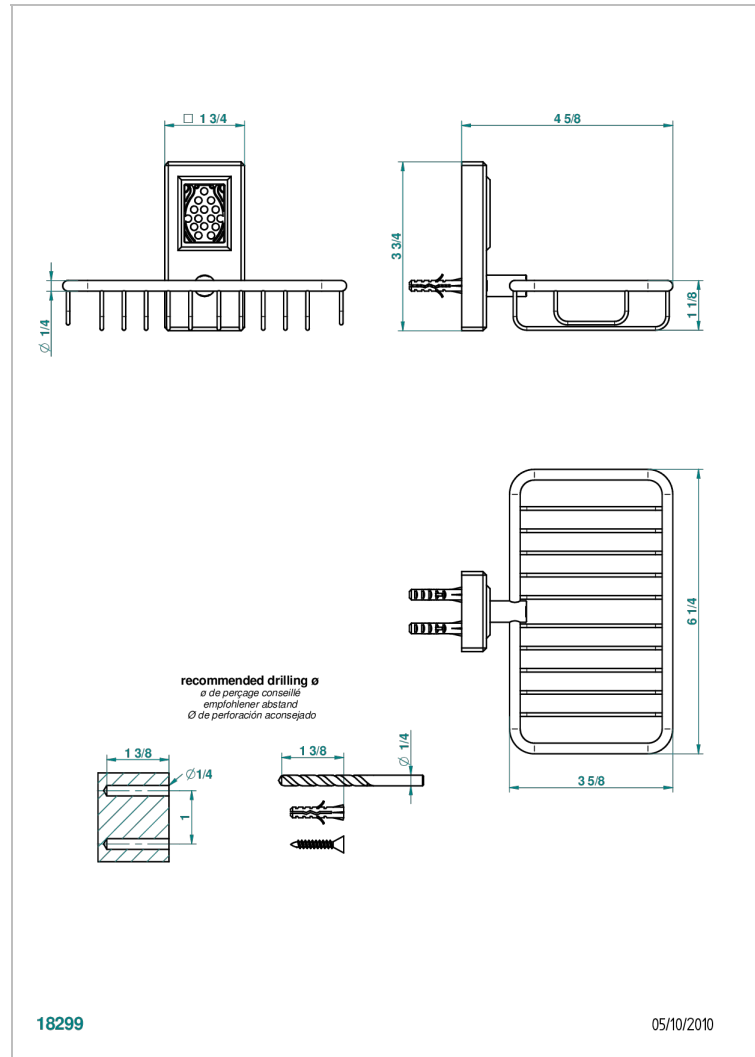

# METROPOLIS CLEAR CRYSTAL WITH LEVER HANDLES

A2B-620

Soap basket, wall mounted 6"1/4 x 3"5/8

## CHARACTERISTIC

- Métropolis clear crystal with lever handles
- Soap basket, wall mounted 6"1/4 x 3"5/8