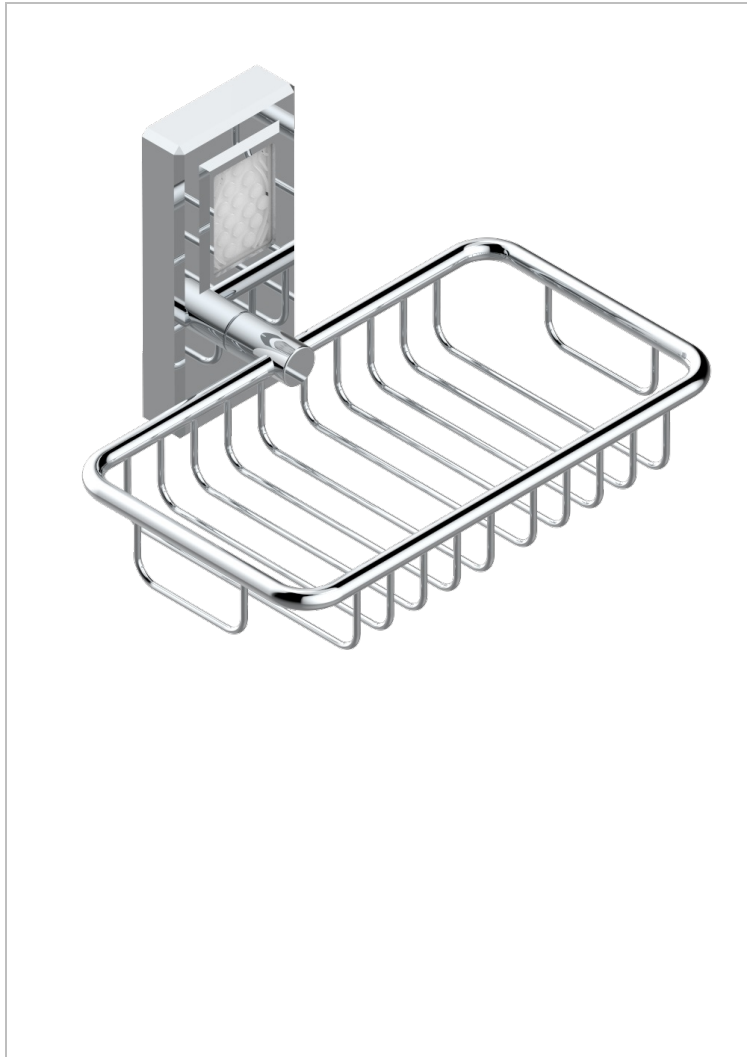

# METROPOLIS CLEAR CRYSTAL WITH LEVER HANDLES

A2B-620

Soap basket, wall mounted 6"1/4 x 3"5/8

## CHARACTERISTIC

- Métropolis clear crystal with lever handles
- Soap basket, wall mounted 6"1/4 x 3"5/8

## AVAILABLE FINITIONS

Black nickel - D24  
Blush PVD - H62  
Brass color PVD - H49  
Brown bronze color PVD - F33  
Chrome polished - A02  
Chrome polished / gold polished - G02

Gold color PVD - H52  
Gold mat - F07  
Gold polished - F01  
Gold satiney - F03  
Graphite PVD - H64  
Matt Umber PVD - H67