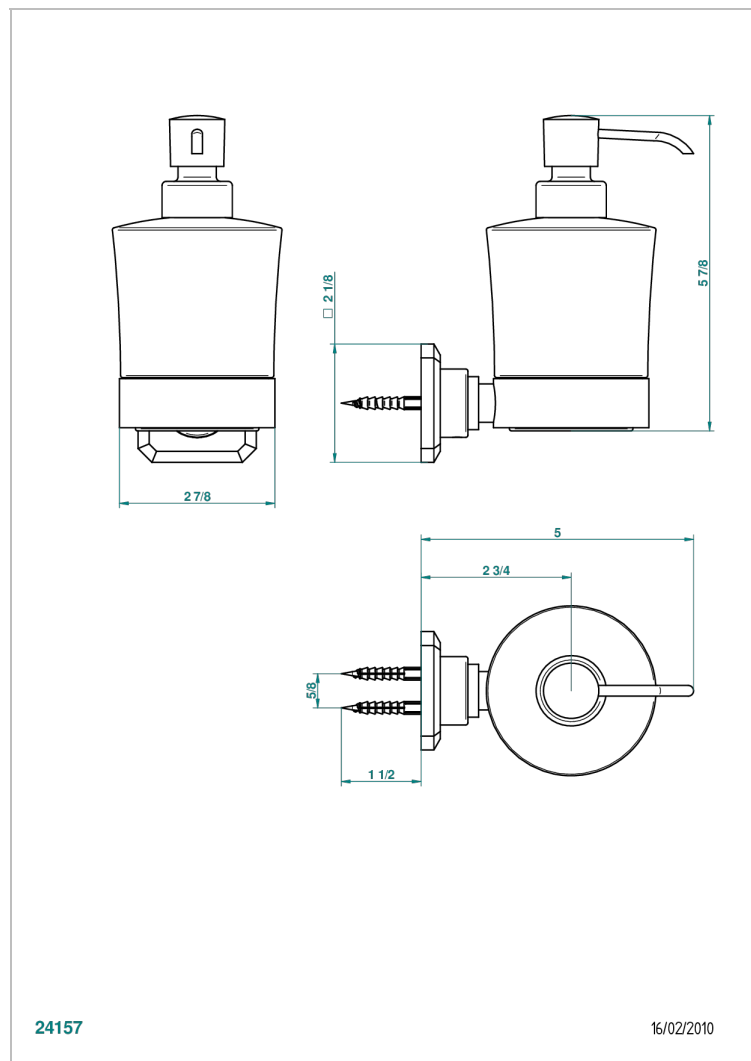

# METROPOLIS CLEAR CRYSTAL WITH LEVER HANDLES

A2B-613

Liquid soap dispenser

24157

16/02/2010

## CHARACTERISTIC

- Métropolis clear crystal with lever handles
- Liquid soap dispenser