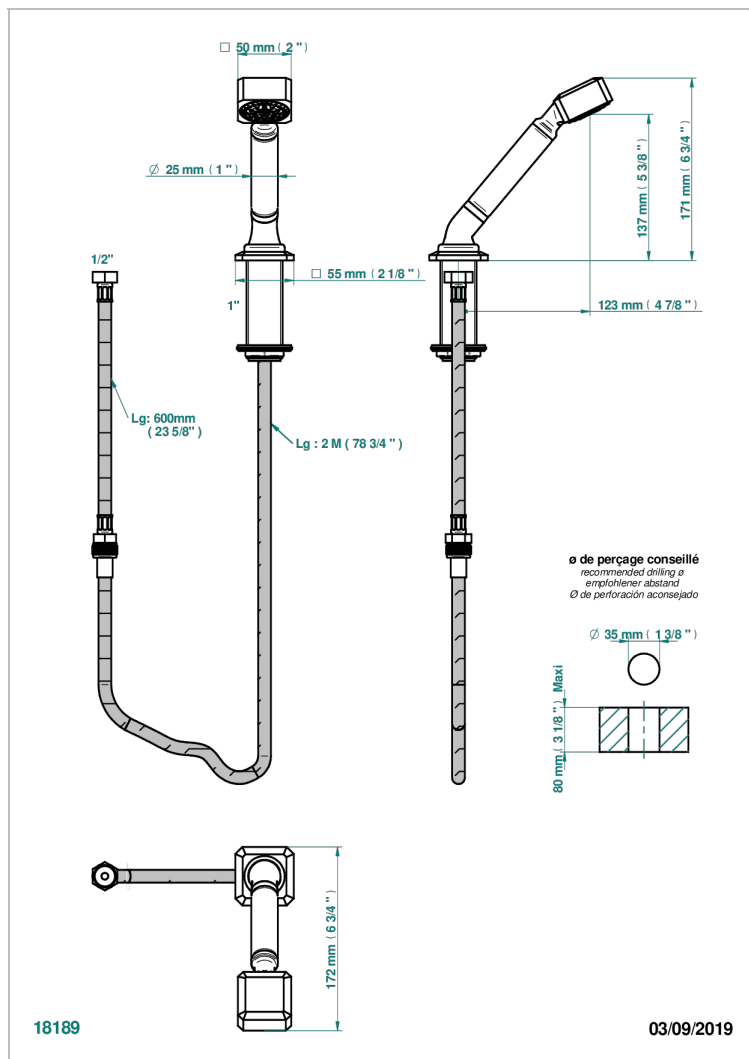

METROPOLIS CLEAR CRYSTAL WITH LEVER HANDLES

A2B-60A

Deck mounted hand shower, with hose

CHARACTERISTIC

- Métropolis clear crystal with lever handles
- Deck mounted hand shower, with hose

TECHNICAL SPECS

- Recommandé : 3 bars (max. 5 bars) - Advised : 43,5 psi (max. 72 psi)
- 9,5 l/min à 3 bars (2.5 gpm at 43.5 psi)

AVAILABLE FINITIONS

Black nickel - D24

Blush PVD - H62

Brass color PVD - H49

Brown bronze color PVD - F33

Chrome polished - A02

Chrome polished / gold polished - G02

Gold color PVD - H52