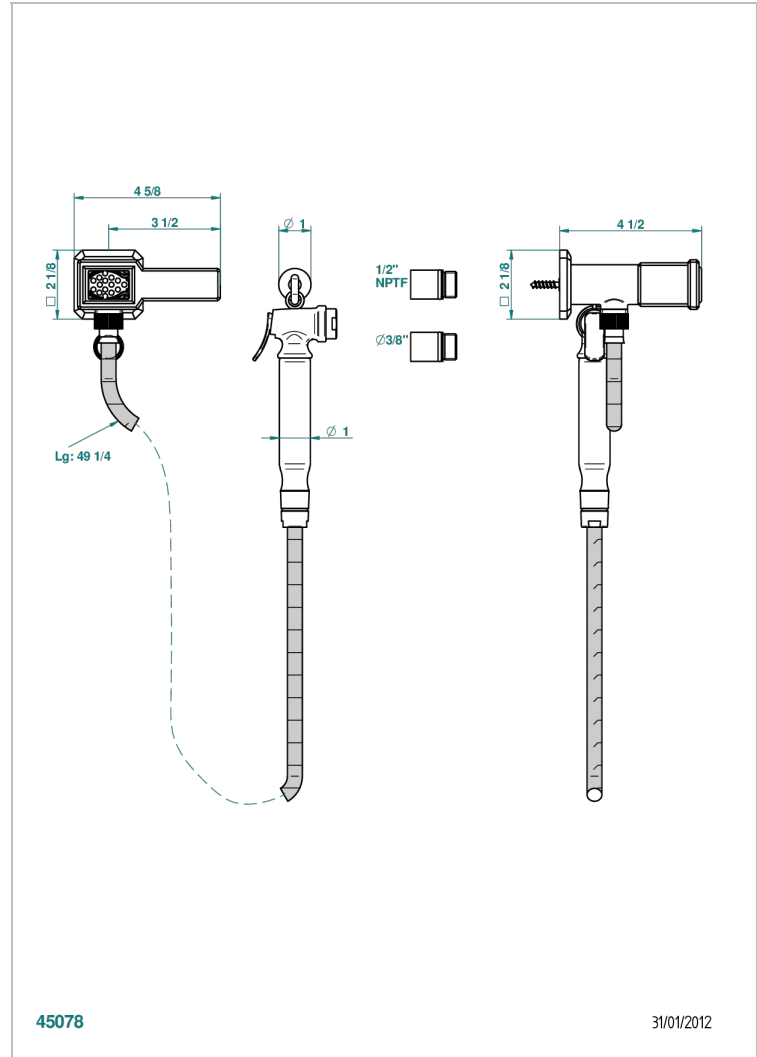

# METROPOLIS CLEAR CRYSTAL WITH LEVER HANDLES

A2B-5840/8US

Handheld spray bidet with hose, elbow and hook

THG<sup>®</sup>  
PARIS

## CHARACTERISTIC

- Métropolis clear crystal with lever handles
- Handheld spray bidet with hose, elbow and hook

## TECHNICAL SPECS

- Recommandé : 3 bars (max. 5 bars) - Advised : 43,5 psi (max. 72 psi)
- 9,5 l/min à 3 bars (2.5 gpm at 43.5 psi)