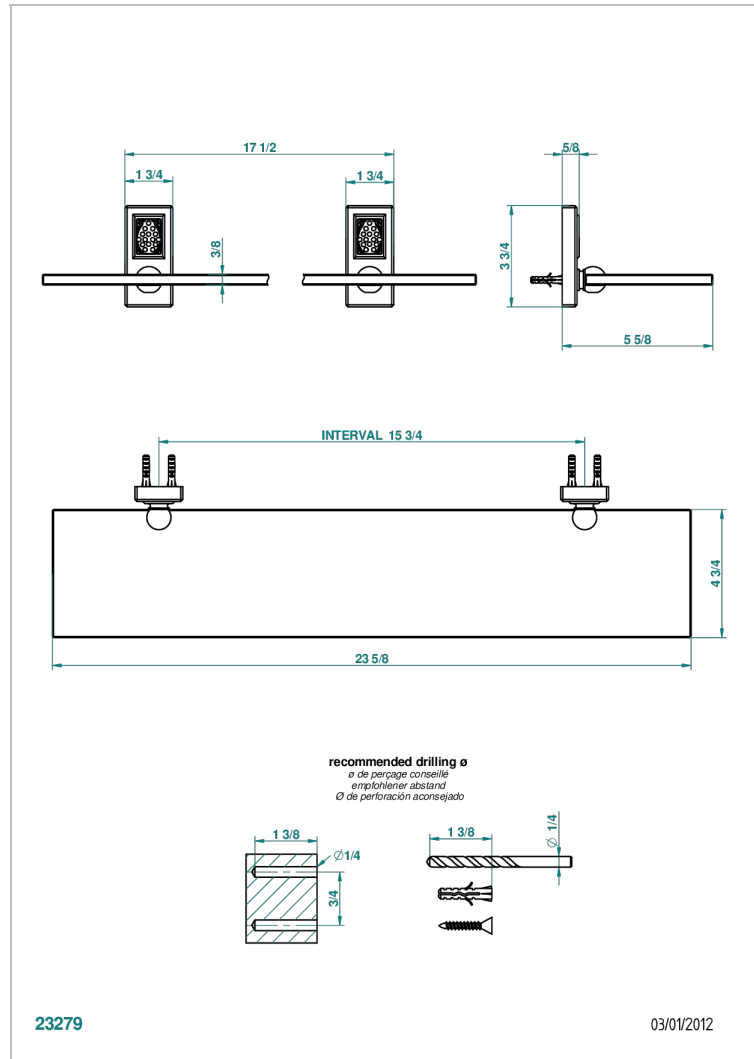

# METROPOLIS CLEAR CRYSTAL WITH LEVER HANDLES

A2B-564

Glass shelf with brackets

23279

03/01/2012

## CHARACTERISTIC

- Métropolis clear crystal with lever handles
- Glass shelf with brackets