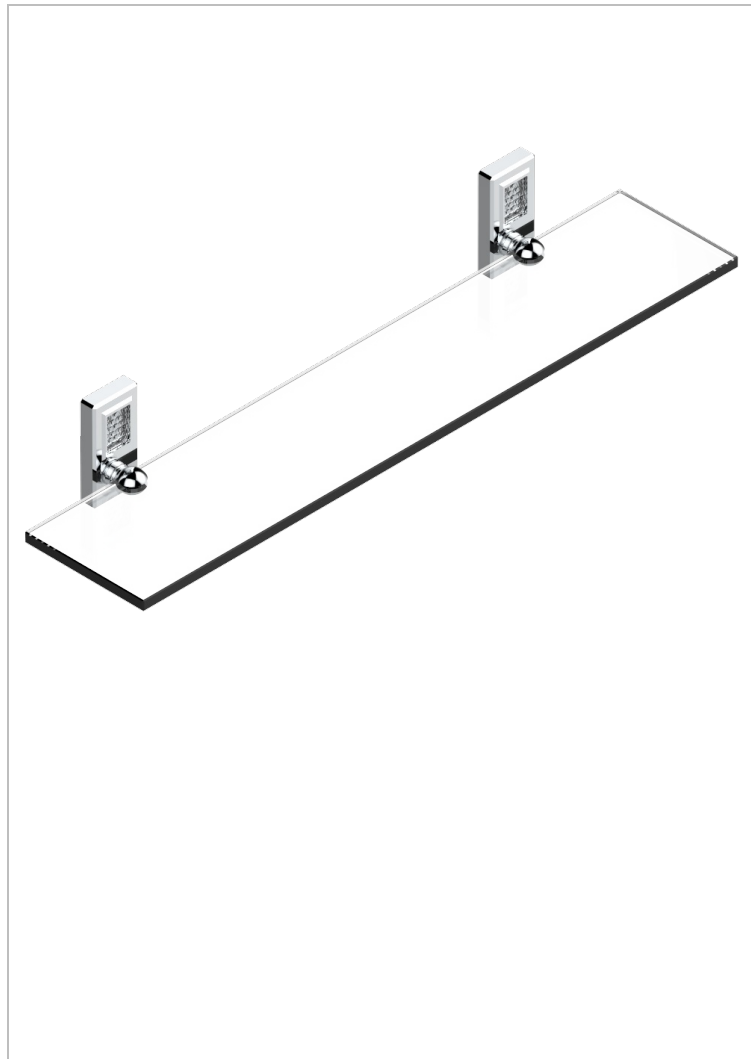

# METROPOLIS CLEAR CRYSTAL WITH LEVER HANDLES

A2B-564

Glass shelf with brackets

23279

03/01/2012

## CHARACTERISTIC

- Métropolis clear crystal with lever handles
- Glass shelf with brackets