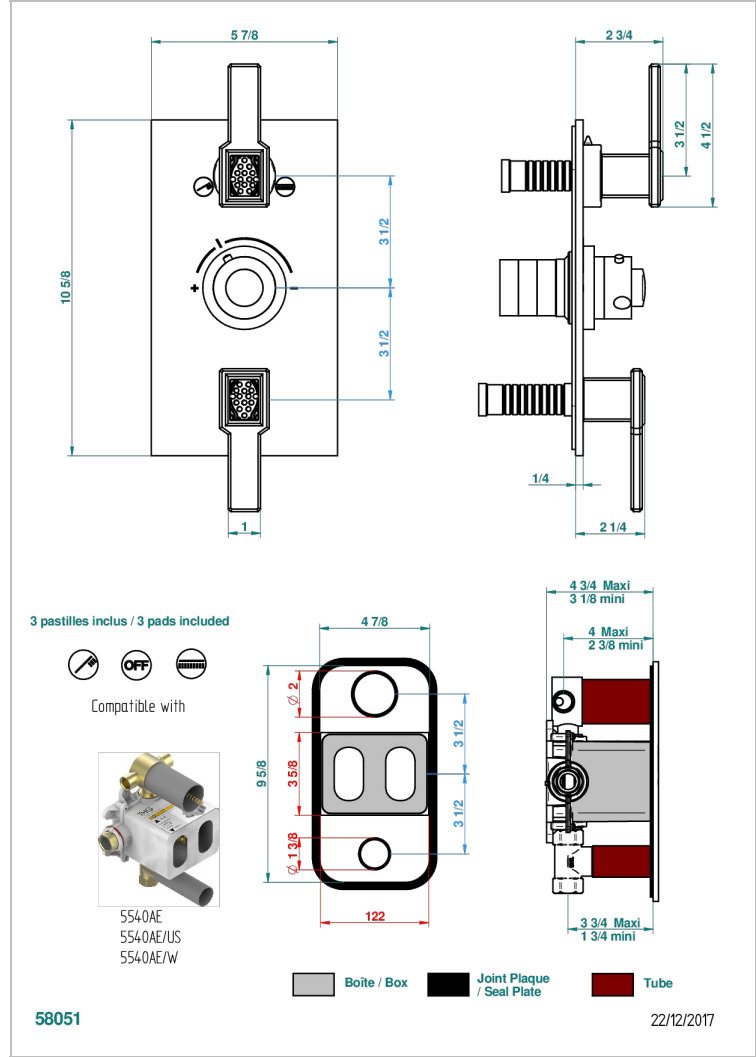

# METROPOLIS CLEAR CRYSTAL WITH LEVER HANDLES

A2B-5540BE

Trim for THG thermostat 3 functions , with one off function and 2 outlets and one single off function - rough part supplied with fixing box ref. .5 540AE/US

## CHARACTERISTIC

- Built-in thermostatic cover for 5540AE with 3 outputs (1 x 3/4' and 2 x 1/2')
- Requires concealed thermostat Réf. 5540AE - 5540AE/US - 5540AE/W
- Output high : ceramic diverter with 2 functions and stopvalve
- Output downwards : 1/4' turn of 3/4' stopvalve
- For Shower 3 functions - 2 functions can operate simultaneously
- Temperature control knob with security stop at 38°C
- Solid brass plate and knob
- ASME : ASME A112.18.1-2011/CSA B125.1-11
- DVGW : DW-6512CQ0608

## RELATED SKU'S

- Ref. G00-5100G Reinforced stop ring for THG thermostatic with fixing set
- Ref. G00-5540AE/US Thg thermostat with wax cartridge with one stop valve, 2 outlets and another stop valve, delivered with a built-in box, no trim