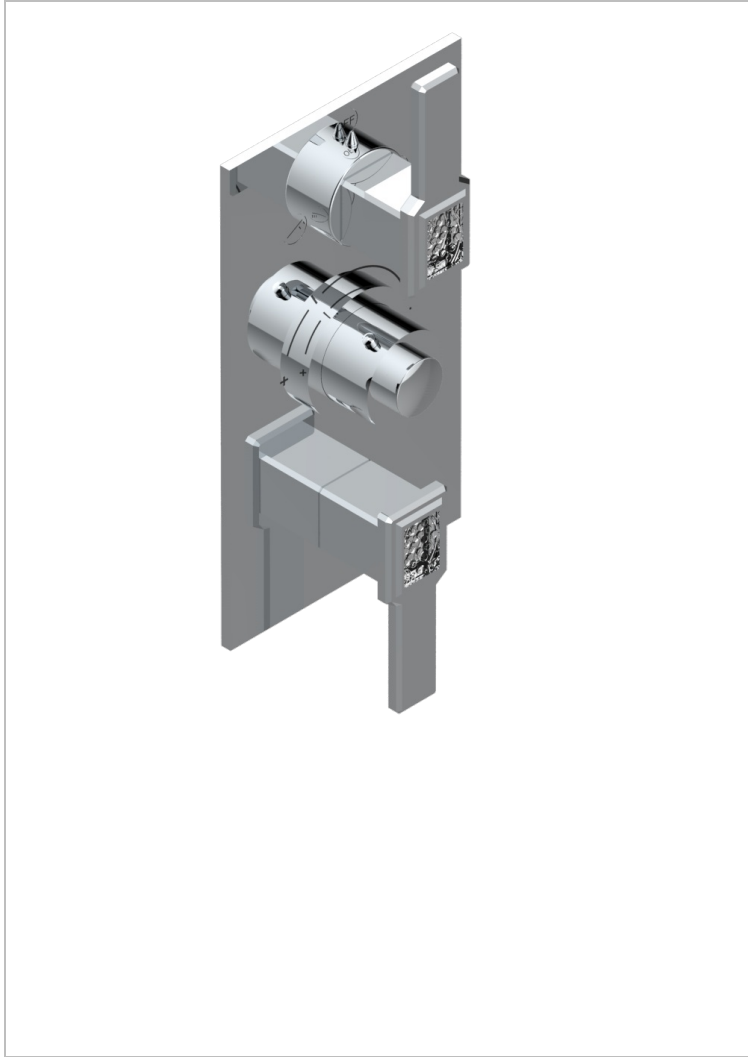

# METROPOLIS CLEAR CRYSTAL WITH LEVER HANDLES

A2B-5540BE

Trim for THG thermostat 3 functions , with one off function and 2 outlets and one single off function - rough part supplied with fixing box ref. .5 540AE/US

## CHARACTERISTIC

- Built-in thermostatic cover for 5540AE with 3 outputs (1 x 3/4' and 2 x 1/2')
- Requires concealed thermostat Réf. 5540AE - 5540AE/US - 5540AE/W
- Output high : ceramic diverter with 2 functions and stopvalve
- Output downwards : 1/4' turn of 3/4' stopvalve
- For Shower 3 functions - 2 functions can operate simultaneously
- Temperature control knob with security stop at 38°C
- Solid brass plate and knob
- ASME : ASME A112.18.1-2011/CSA B125.1-11
- DVGW : DW-6512CQ0608

## RELATED SKU'S

- Ref. G00-5100G Reinforced stop ring for THG thermostatic with fixing set
- Ref. G00-5540AE/US Thg thermostat with wax cartridge with one stop valve, 2 outlets and another stop valve, delivered with a built-in box, no trim