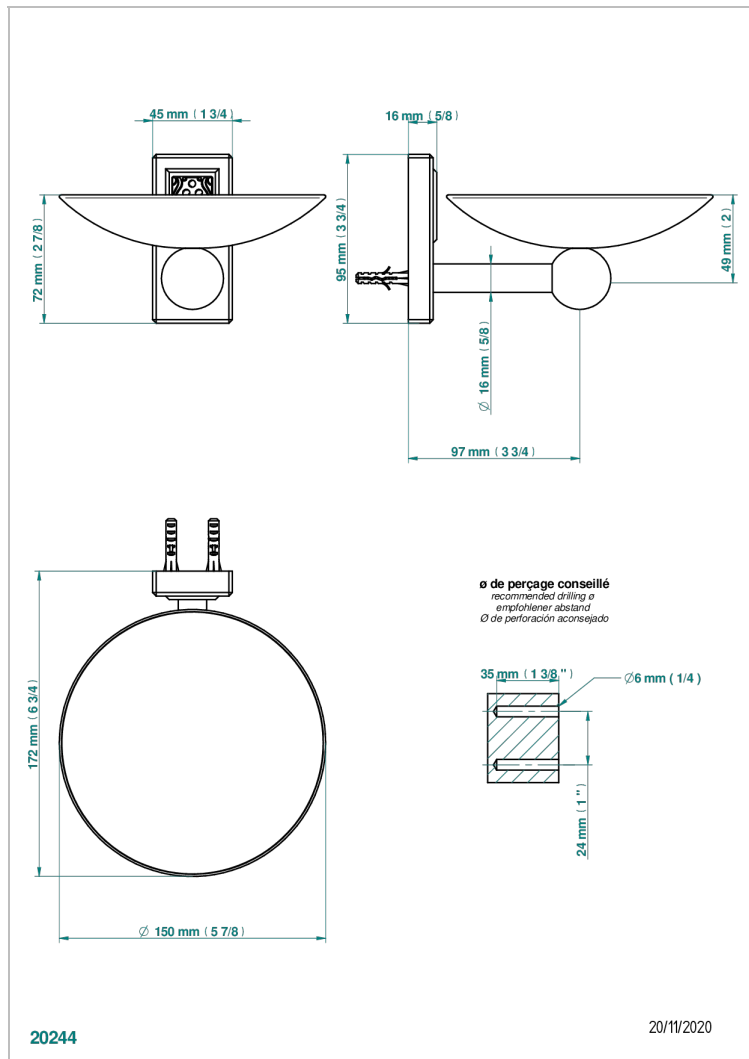

METROPOLIS CLEAR CRYSTAL WITH LEVER HANDLES

A2B-546GM

Soap dish, wall mounted, 6" diameter

CHARACTERISTIC

- Métropolis clear crystal with lever handles
- Soap dish, wall mounted, 6" diameter

AVAILABLE FINITIONS