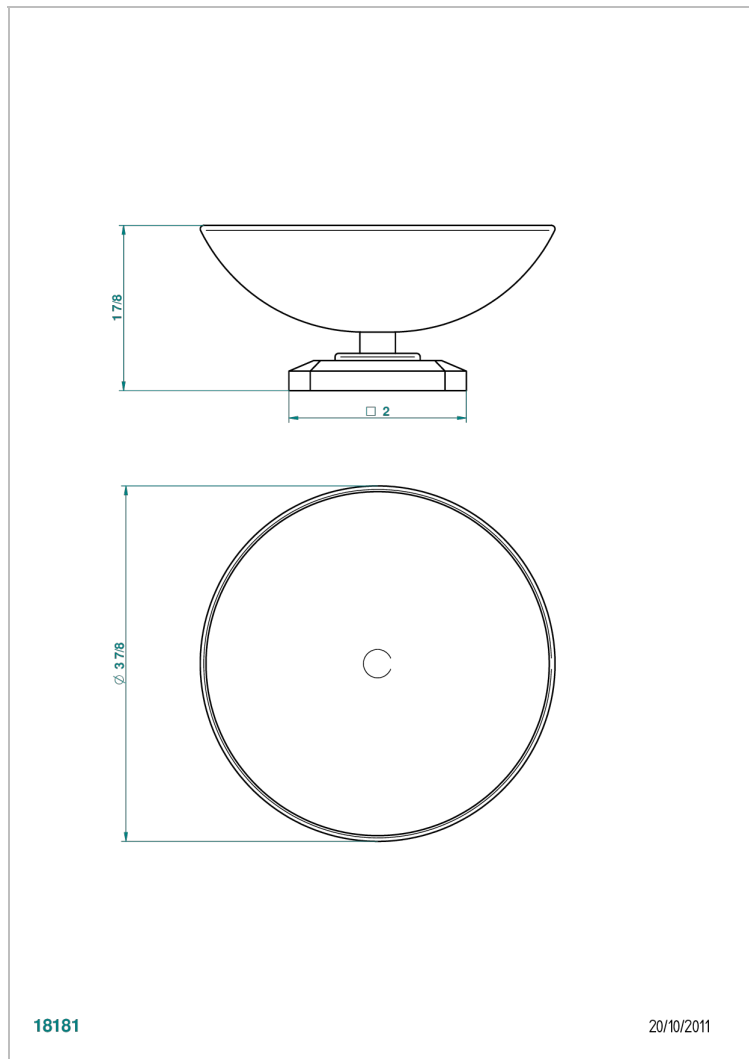

# METROPOLIS CLEAR CRYSTAL WITH LEVER HANDLES

A2B-544

Soap dish, freestanding , 4" diameter

## CHARACTERISTIC

- Métropolis clear crystal with lever handles
- Soap dish, freestanding , 4" diameter