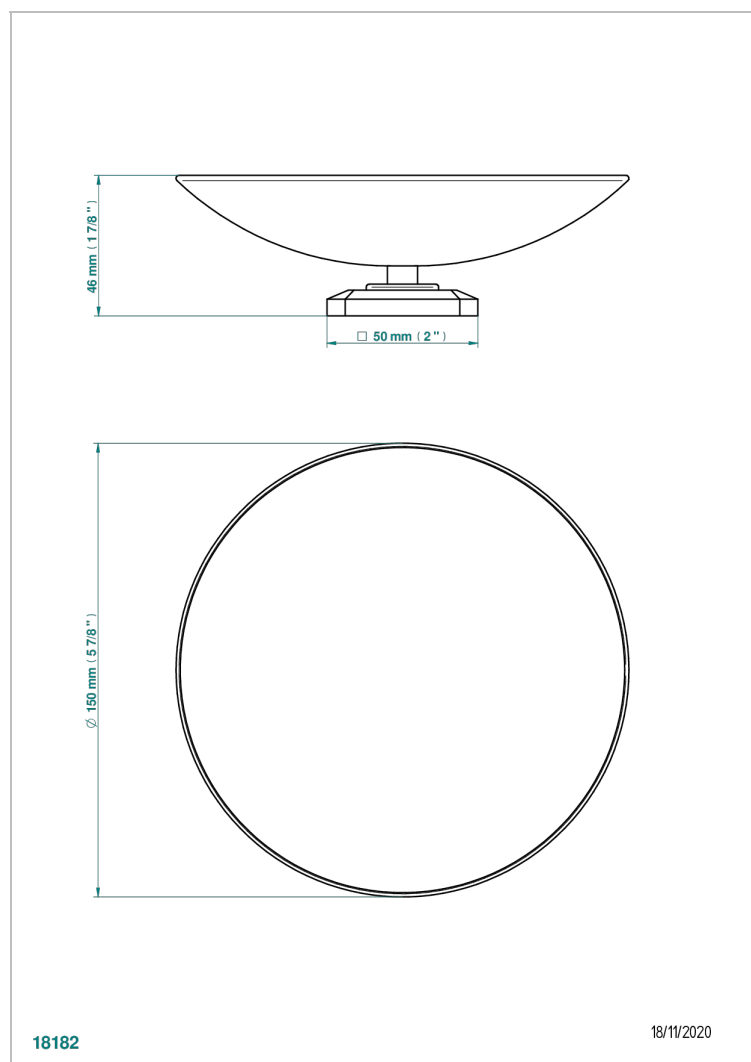

# METROPOLIS CLEAR CRYSTAL WITH LEVER HANDLES

A2B-544GM

Soap dish, freestanding , 6" diameter

## CHARACTERISTIC

- Métropolis clear crystal with lever handles
- Soap dish, freestanding , 6" diameter