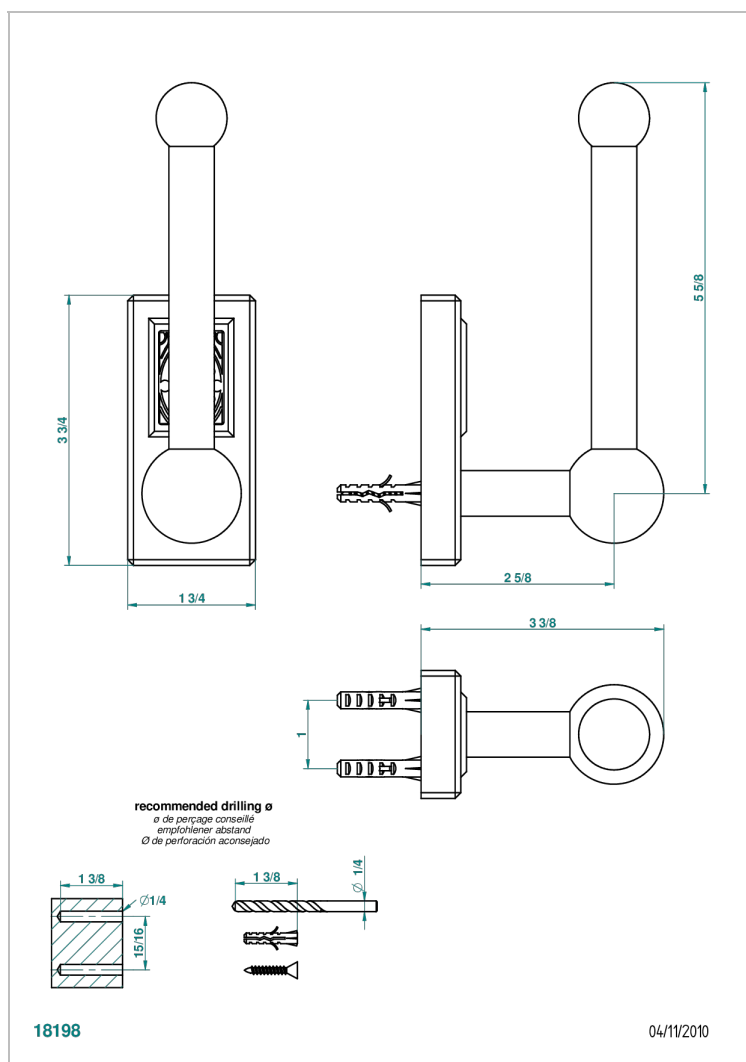

METROPOLIS CLEAR CRYSTAL WITH LEVER HANDLES

A2B-542

Reserve toilet paper holder

CHARACTERISTIC

- Métropolis clear crystal with lever handles
- Reserve toilet paper holder

AVAILABLE FINITIONS

Black nickel - D24