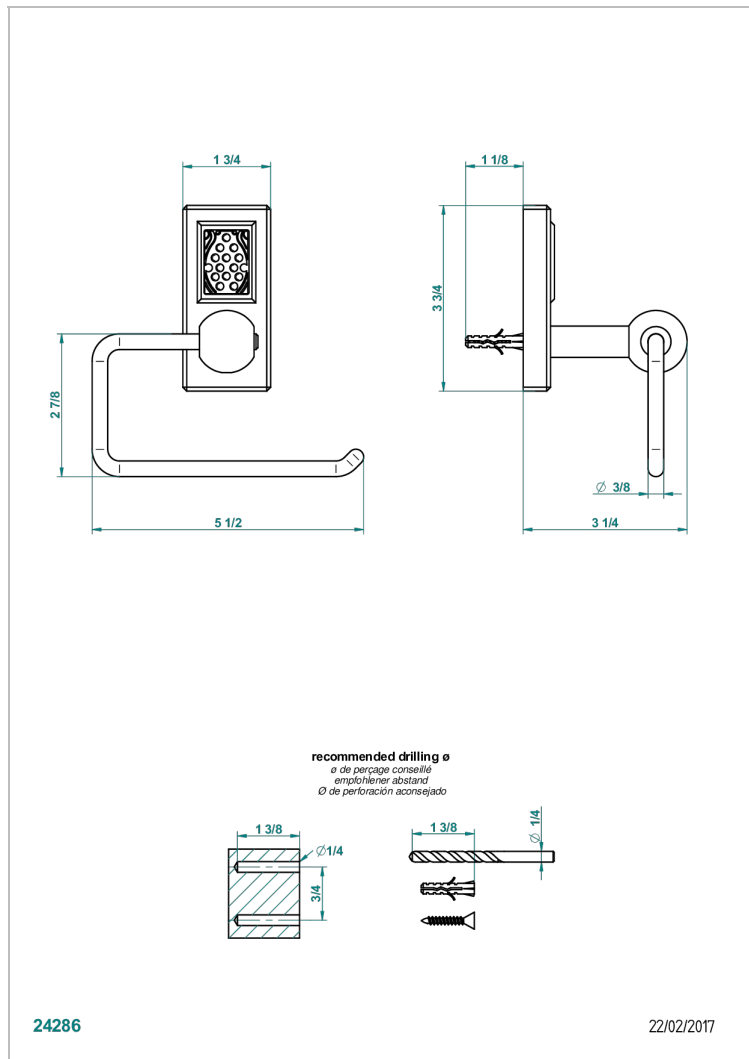

# METROPOLIS CLEAR CRYSTAL WITH LEVER HANDLES

A2B-538A

Toilet paper holder, single mount without cover

## CHARACTERISTIC

- Métropolis clear crystal with lever handles
- Toilet paper holder, single mount without cover