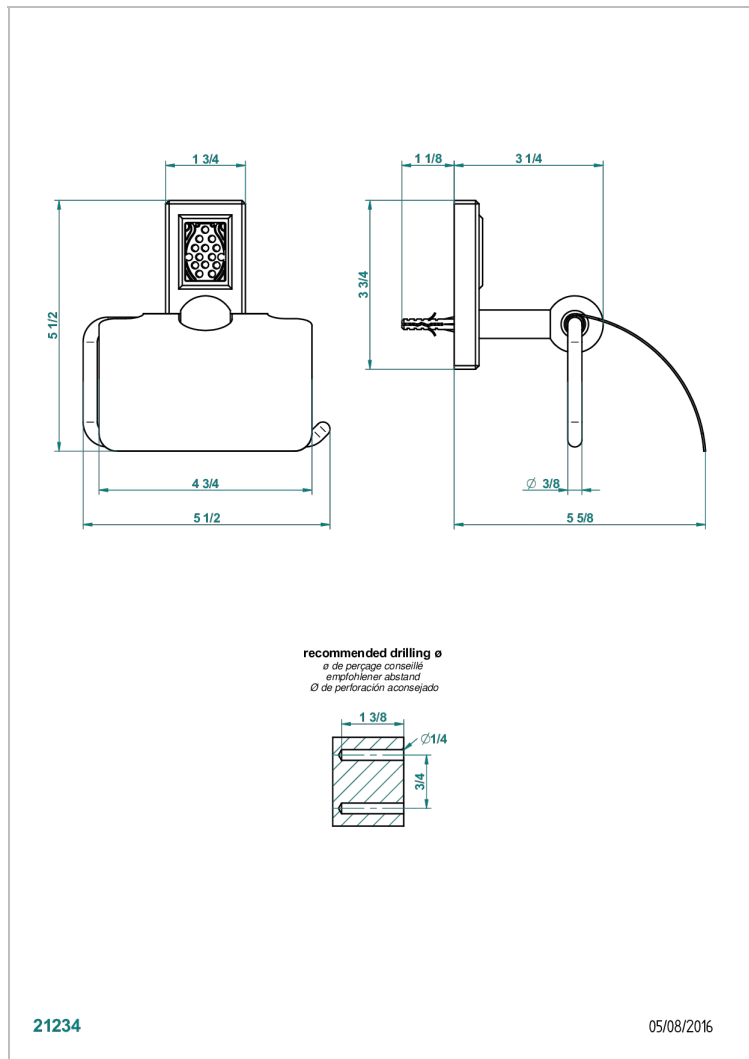

# METROPOLIS CLEAR CRYSTAL WITH LEVER HANDLES

A2B-538AC

Toilet paper holder, single mount with cover

## CHARACTERISTIC

- Métropolis clear crystal with lever handles
- Toilet paper holder, single mount with cover