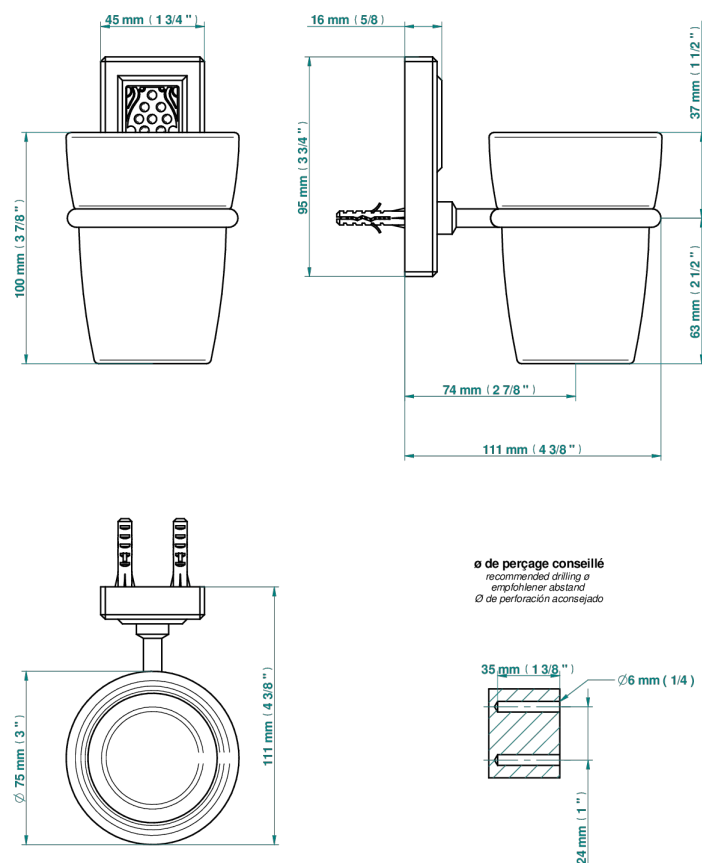

METROPOLIS CLEAR CRYSTAL WITH LEVER HANDLES

A2B-536

Tumbler holder, wall mounted

18179

20/11/2020

CHARACTERISTIC

- Métropolis clear crystal with lever handles
- Tumbler holder, wall mounted

AVAILABLE FINITIONS