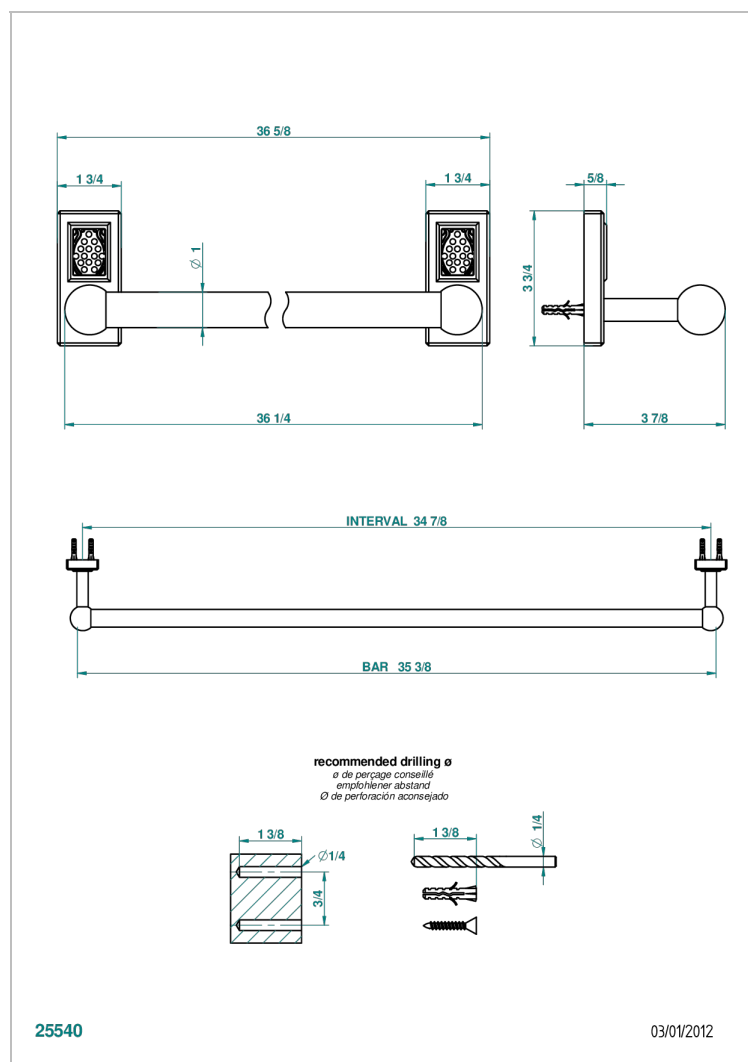

METROPOLIS CLEAR CRYSTAL WITH LEVER HANDLES

A2B-526

Towel bar, 35 1/2" long

CHARACTERISTIC

- Métropolis clear crystal with lever handles
- Towel bar, 35 1/2" long

AVAILABLE FINITIONS

Black nickel - D24

Blush PVD - H62