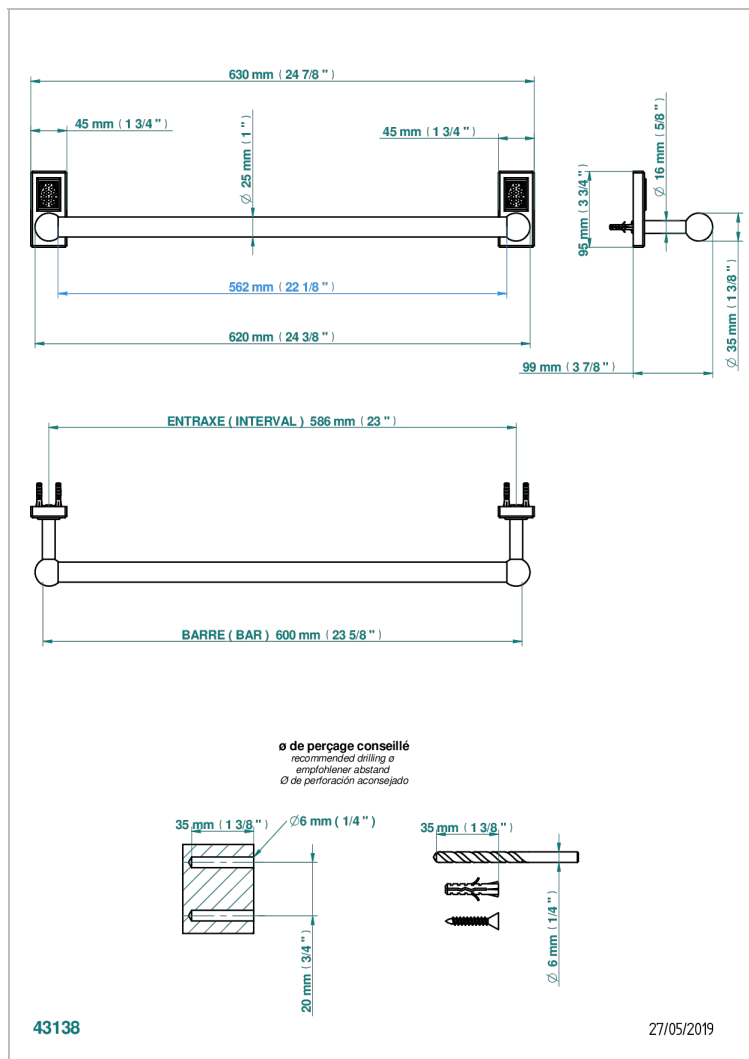

METROPOLIS CLEAR CRYSTAL WITH LEVER HANDLES

A2B-526/60

Towel bar, 24" long

CHARACTERISTIC

- Métropolis clear crystal with lever handles
- Towel bar, 24" long

AVAILABLE FINITIONS

Black nickel - D24

Blush PVD - H62