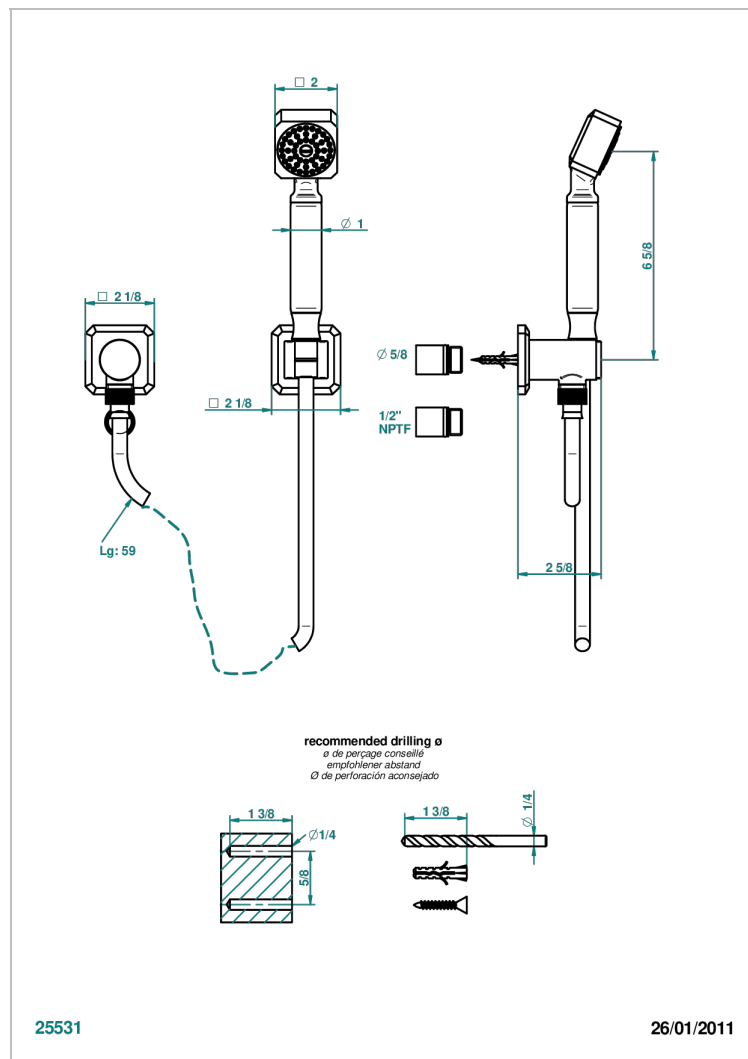

METROPOLIS CLEAR CRYSTAL WITH LEVER HANDLES

A2B-52/US

Wall mounted handshower with separate fixed hook

CHARACTERISTIC

- Métropolis clear crystal with lever handles
- Wall mounted handshower with separate fixed hook

TECHNICAL SPECS

- Recommandé : 3 bars (max. 5 bars) - Advised : 43,5 psi (max. 72 psi)
- 9,5 l/min à 3 bars (2.5 gpm at 43.5 psi)

AVAILABLE FINITIONS

Black nickel - D24

Blush PVD - H62

Brass color PVD - H49