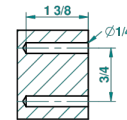

METROPOLIS CLEAR CRYSTAL WITH LEVER HANDLES

A2B-517

Robe hook

18178

26/05/2010

CHARACTERISTIC

- Métropolis clear crystal with lever handles
- Robe hook

AVAILABLE FINITIONS

Black nickel - D24
Blush PVD - H62
Brass color PVD - H49
Brown bronze color PVD - F33
Chrome polished - A02
Chrome polished / gold polished - G02

Gold color PVD - H52
Gold mat - F07
Gold polished - F01
Gold satiney - F03
Graphite PVD - H64
Matt Umber PVD - H67

Matt blush PVD - H60
Matt brass color PVD - H50
Matt brown bronze color PVD - F34
Matt chrome (American satin) - C02
Matt gold color PVD - H53
Matt graphite PVD - H65

Matt nickel (American satin) - C01
Matt nickel color PVD - H56
Nickel antique / Sovereign - H28
Nickel color PVD - H55
Nickel polished - B01
Rose Gold - F27

Satin chrome - C03
Silver rhodium - F18
Soft gold - F30
Soft matt gold - F31
Umber PVD - H66