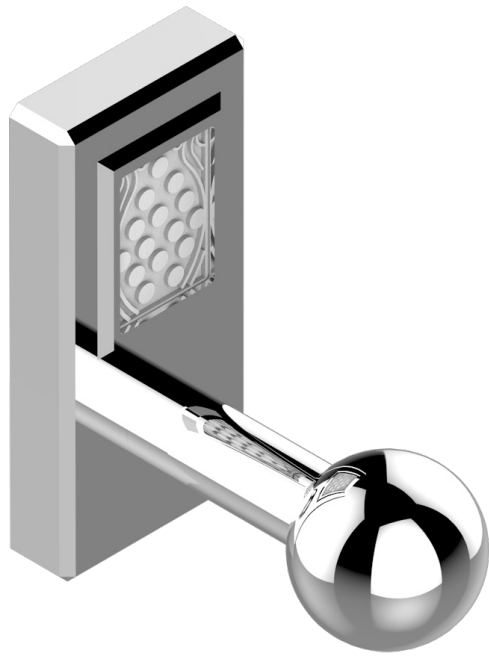

METROPOLIS CLEAR CRYSTAL WITH LEVER HANDLES

A2B-517

Robe hook

18178

26/05/2010

CHARACTERISTIC

- Métropolis clear crystal with lever handles
- Robe hook

AVAILABLE FINITIONS

Black nickel - D24
Blush PVD - H62
Brass color PVD - H49
Brown bronze color PVD - F33
Chrome polished - A02
Chrome polished / gold polished - G02

Gold color PVD - H52
Gold mat - F07
Gold polished - F01
Gold satiney - F03
Graphite PVD - H64
Matt Umber PVD - H67

Matt blush PVD - H60
Matt brass color PVD - H50
Matt brown bronze color PVD - F34
Matt chrome (American satin) - C02
Matt gold color PVD - H53
Matt graphite PVD - H65

Matt nickel (American satin) - C01
Matt nickel color PVD - H56
Nickel antique / Sovereign - H28
Nickel color PVD - H55
Nickel polished - B01
Rose Gold - F27

Satin chrome - C03
Silver rhodium - F18
Soft gold - F30
Soft matt gold - F31
Umber PVD - H66