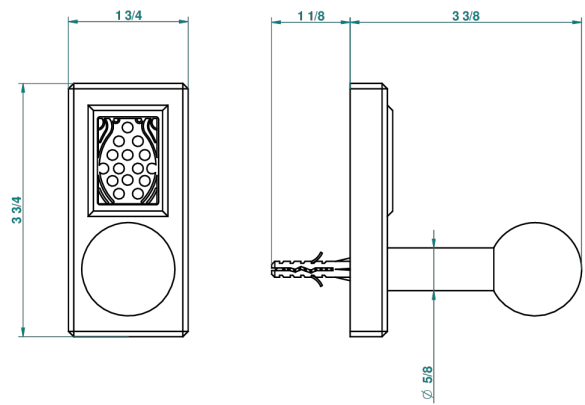

METROPOLIS CLEAR CRYSTAL WITH LEVER HANDLES

A2B-517

Robe hook

18178

26/05/2010

CHARACTERISTIC

- Métropolis clear crystal with lever handles
- Robe hook

AVAILABLE FINITIONS

Black nickel - D24
Blush PVD - H62
Brass color PVD - H49
Brown bronze color PVD - F33
Chrome polished - A02
Chrome polished / gold polished - G02

Gold color PVD - H52
Gold mat - F07
Gold polished - F01
Gold satiney - F03
Graphite PVD - H64
Matt Umber PVD - H67

Matt blush PVD - H60
Matt brass color PVD - H50
Matt brown bronze color PVD - F34
Matt chrome (American satin) - C02
Matt gold color PVD - H53
Matt graphite PVD - H65

Matt nickel (American satin) - C01
Matt nickel color PVD - H56
Nickel antique / Sovereign - H28
Nickel color PVD - H55
Nickel polished - B01
Rose Gold - F27

Satin chrome - C03
Silver rhodium - F18
Soft gold - F30
Soft matt gold - F31
Umber PVD - H66