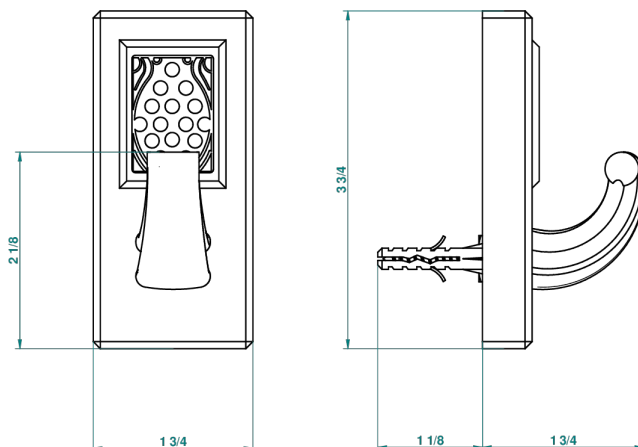

METROPOLIS CLEAR CRYSTAL WITH LEVER HANDLES

A2B-508

Robe hook single small

24593

15/06/2010

CHARACTERISTIC

- Métropolis clear crystal with lever handles
- Robe hook single small

AVAILABLE FINITIONS

Black nickel - D24
Blush PVD - H62
Brass color PVD - H49
Brown bronze color PVD - F33
Chrome polished - A02
Chrome polished / gold polished - G02

Gold color PVD - H52
Gold mat - F07
Gold polished - F01
Gold satiney - F03
Graphite PVD - H64
Matt Umber PVD - H67

Matt blush PVD - H60
Matt brass color PVD - H50
Matt brown bronze color PVD - F34
Matt chrome (American satin) - C02
Matt gold color PVD - H53
Matt graphite PVD - H65

Matt nickel (American satin) - C01
Matt nickel color PVD - H56
Nickel antique / Sovereign - H28
Nickel color PVD - H55
Nickel polished - B01
Rose Gold - F27

Satin chrome - C03
Silver rhodium - F18
Soft gold - F30
Soft matt gold - F31
Umber PVD - H66