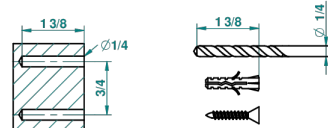

METROPOLIS CLEAR CRYSTAL WITH LEVER HANDLES

A2B-508

Robe hook single small

24593

15/06/2010

CHARACTERISTIC

- Métropolis clear crystal with lever handles
- Robe hook single small

AVAILABLE FINITIONS

Black nickel - D24
Blush PVD - H62
Brass color PVD - H49
Brown bronze color PVD - F33
Chrome polished - A02
Chrome polished / gold polished - G02

Gold color PVD - H52
Gold mat - F07
Gold polished - F01
Gold satiney - F03
Graphite PVD - H64
Matt Umber PVD - H67

Matt blush PVD - H60
Matt brass color PVD - H50
Matt brown bronze color PVD - F34
Matt chrome (American satin) - C02
Matt gold color PVD - H53
Matt graphite PVD - H65

Matt nickel (American satin) - C01
Matt nickel color PVD - H56
Nickel antique / Sovereign - H28
Nickel color PVD - H55
Nickel polished - B01
Rose Gold - F27

Satin chrome - C03
Silver rhodium - F18
Soft gold - F30
Soft matt gold - F31
Umber PVD - H66