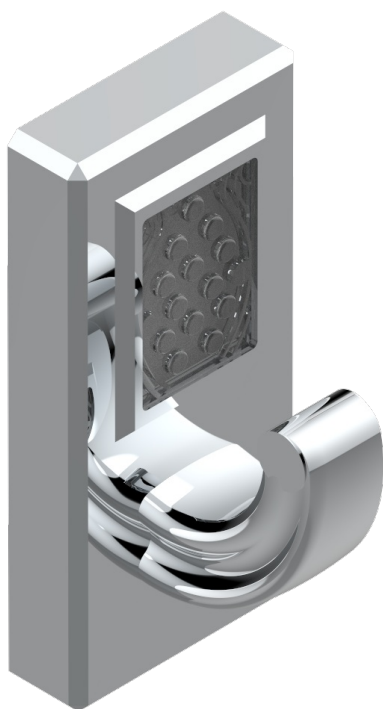

METROPOLIS CLEAR CRYSTAL WITH LEVER HANDLES

A2B-508

Robe hook single small

24593

15/06/2010

CHARACTERISTIC

- Métropolis clear crystal with lever handles
- Robe hook single small

AVAILABLE FINITIONS

Black nickel - D24
Blush PVD - H62
Brass color PVD - H49
Brown bronze color PVD - F33
Chrome polished - A02
Chrome polished / gold polished - G02

Gold color PVD - H52
Gold mat - F07
Gold polished - F01
Gold satiney - F03
Graphite PVD - H64
Matt Umber PVD - H67

Matt blush PVD - H60
Matt brass color PVD - H50
Matt brown bronze color PVD - F34
Matt chrome (American satin) - C02
Matt gold color PVD - H53
Matt graphite PVD - H65

Matt nickel (American satin) - C01
Matt nickel color PVD - H56
Nickel antique / Sovereign - H28
Nickel color PVD - H55
Nickel polished - B01
Rose Gold - F27

Satin chrome - C03
Silver rhodium - F18
Soft gold - F30
Soft matt gold - F31
Umber PVD - H66