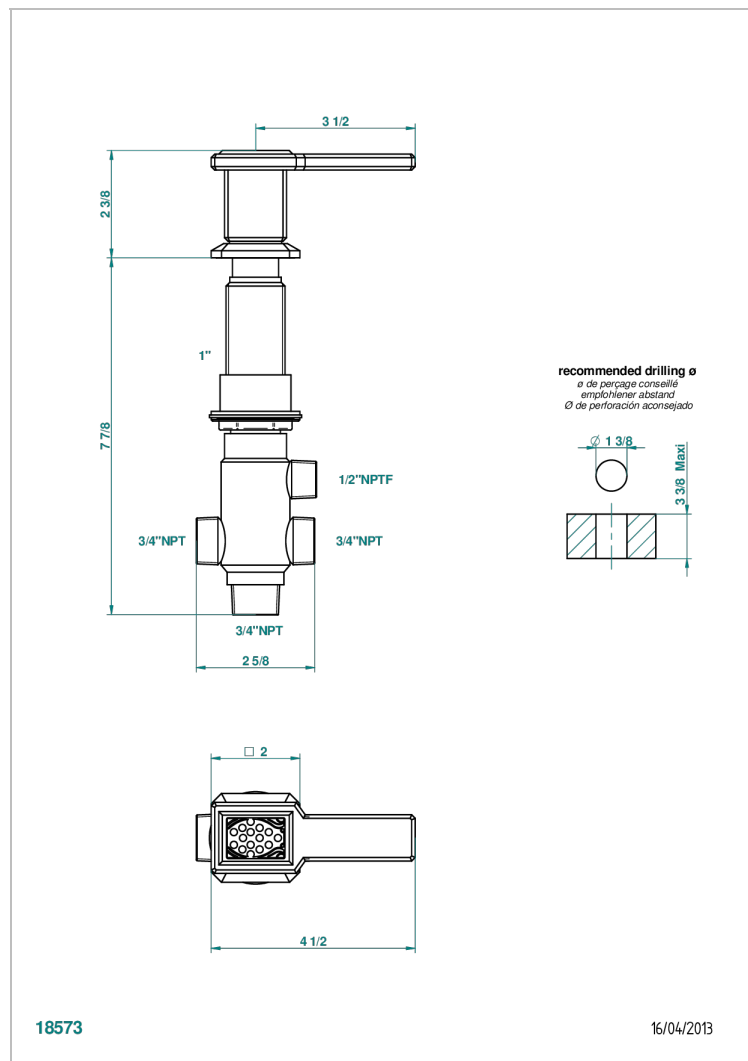

# METROPOLIS CLEAR CRYSTAL WITH LEVER HANDLES

A2B-504VGUS

2-function deck diverter with trim

## CHARACTERISTIC

- Métropolis clear crystal with lever handles
- 2-function deck diverter with trim