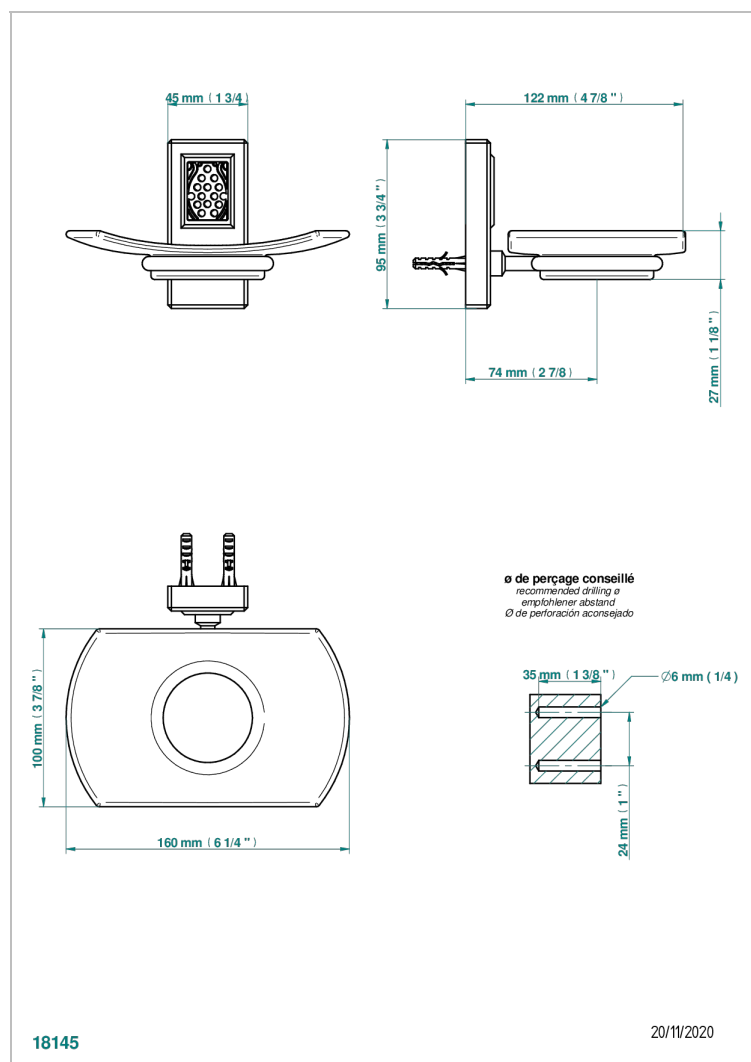

METROPOLIS CLEAR CRYSTAL WITH LEVER HANDLES

A2B-500

Glass soap dish, wall mounted

CHARACTERISTIC

- Métropolis clear crystal with lever handles
- Glass soap dish, wall mounted

AVAILABLE FINITIONS

Black nickel - D24