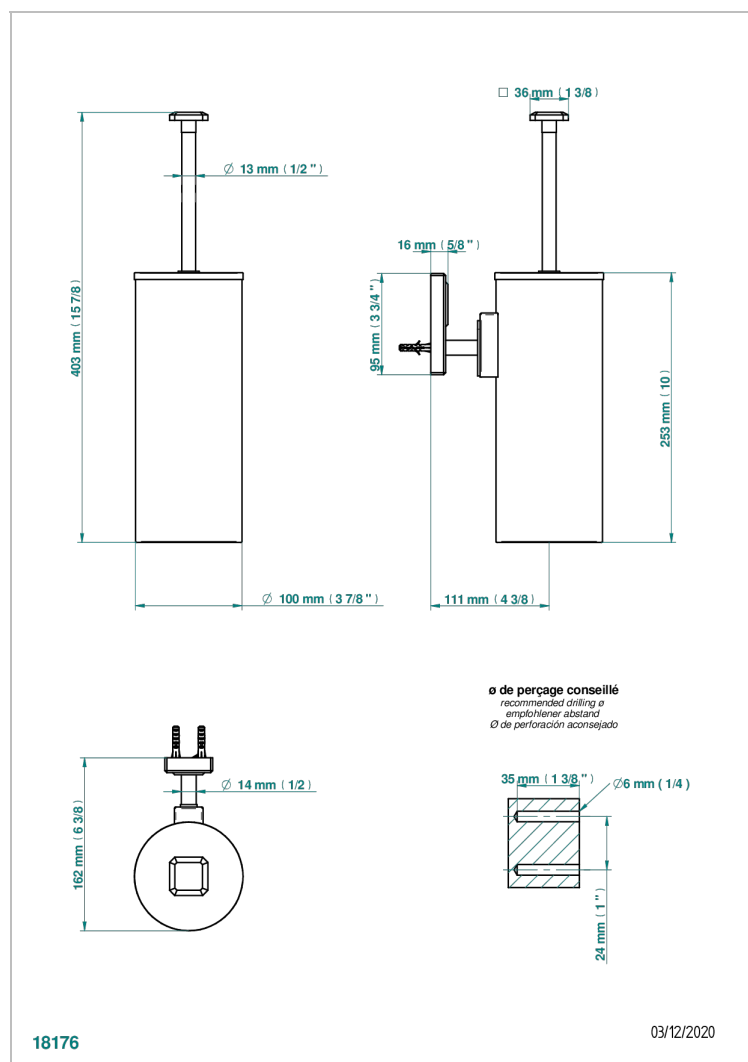

METROPOLIS CLEAR CRYSTAL WITH LEVER HANDLES

A2B-4720C

Metal toilet brush holder with brush with cover wall mounted

CHARACTERISTIC

- Métropolis clear crystal with lever handles
- Metal toilet brush holder with brush with cover wall mounted