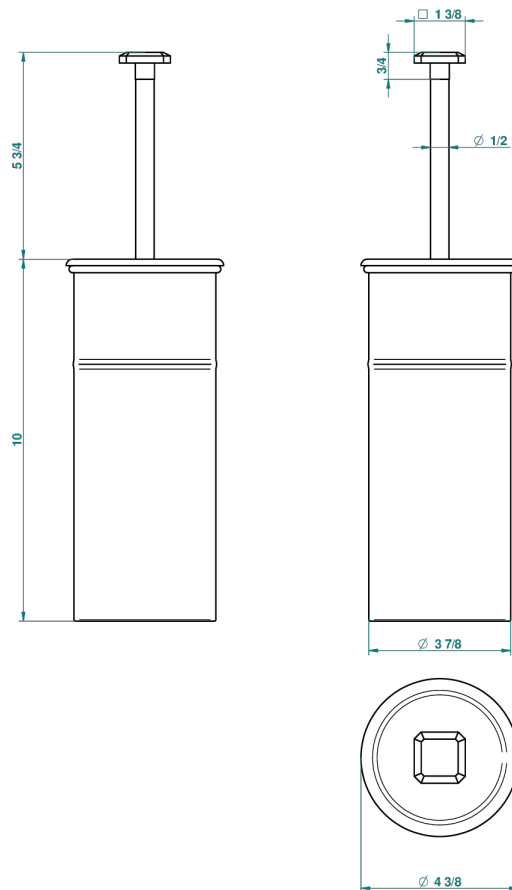

METROPOLIS CLEAR CRYSTAL WITH LEVER HANDLES

A2B-4700C

Metal toilet brush holder with brush with cover floor mounted

23666

09/11/2011

CHARACTERISTIC

- Métropolis clear crystal with lever handles
- Metal toilet brush holder with brush with cover floor mounted