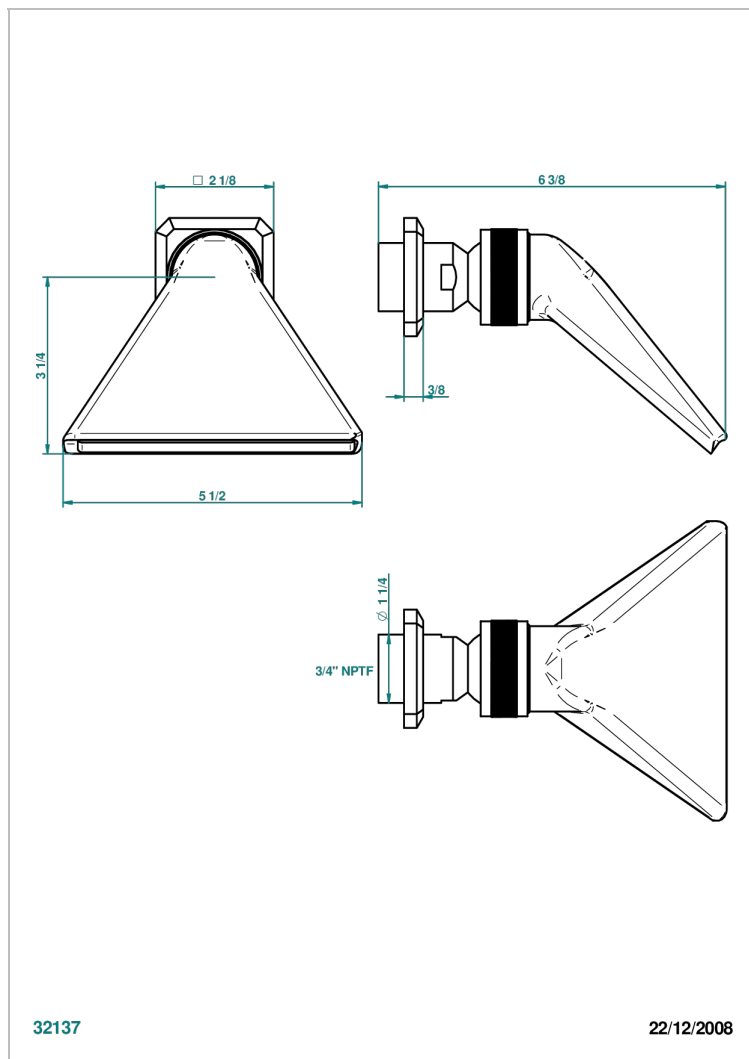

METROPOLIS CLEAR CRYSTAL WITH LEVER HANDLES

A2B-3640/US

Shower head, cast deluge with 3/4" connection

CHARACTERISTIC

- Métropolis clear crystal with lever handles
- Shower head, cast deluge with 3/4" connection