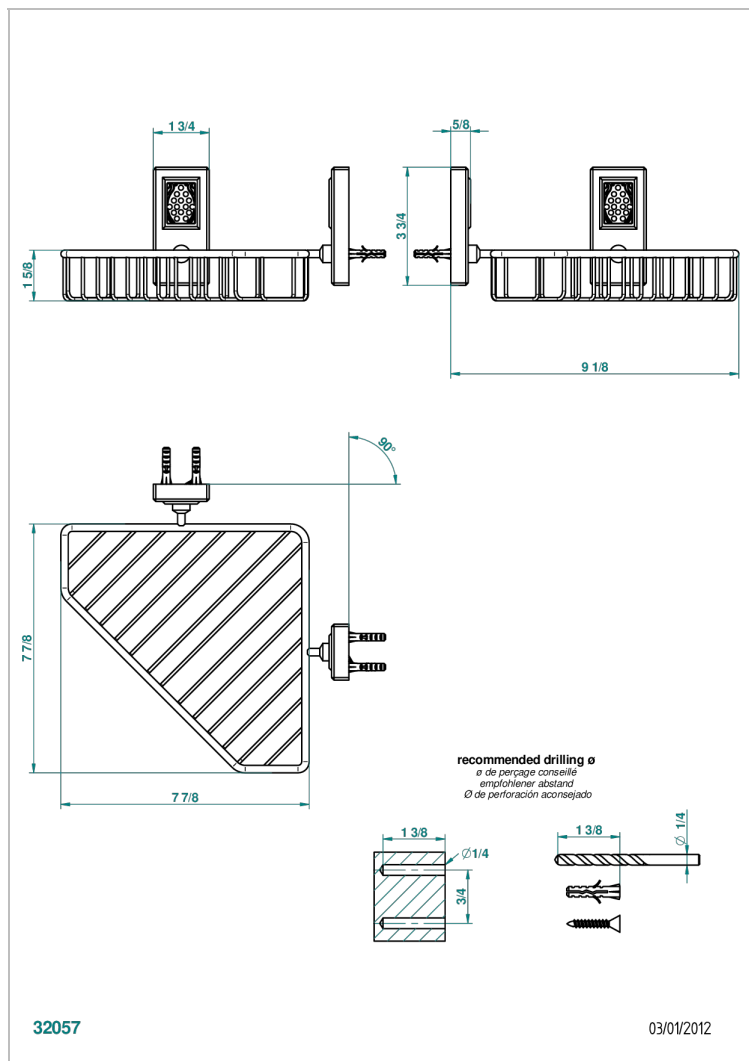

METROPOLIS CLEAR CRYSTAL WITH LEVER HANDLES

A2B-3623

Large corner soap basket, wall mounted

CHARACTERISTIC

- Métropolis clear crystal with lever handles
- Large corner soap basket, wall mounted

AVAILABLE FINITIONS