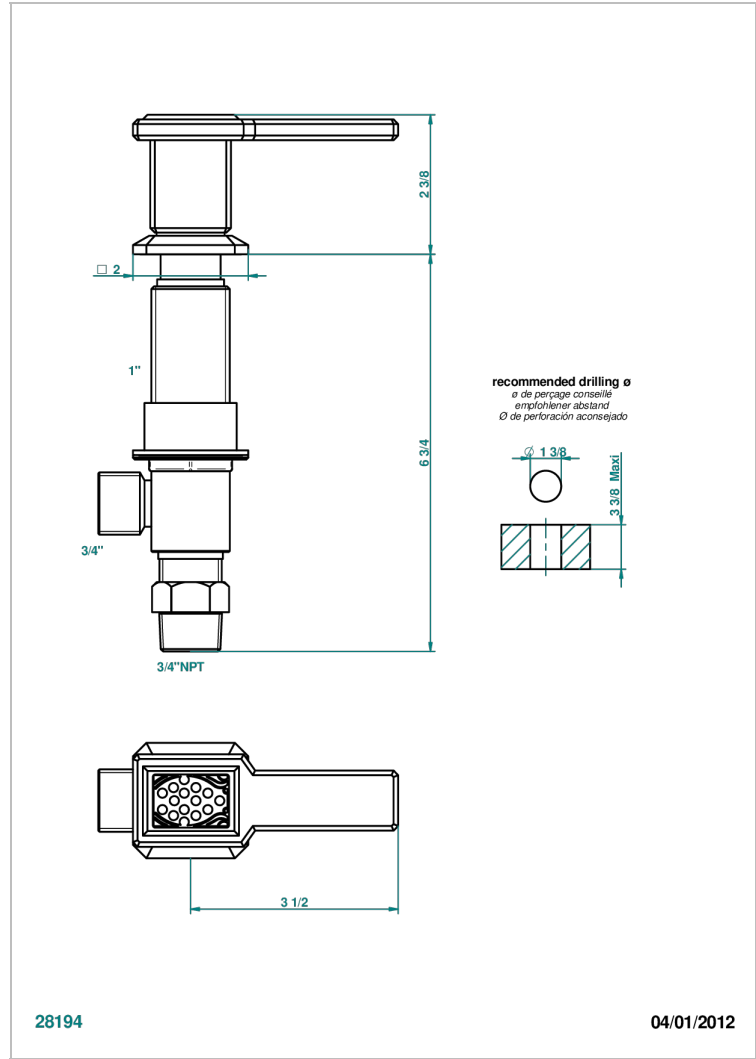

# METROPOLIS CLEAR CRYSTAL WITH LEVER HANDLES

A2B-36/CUS

3/4" deck valve with trim - Cold