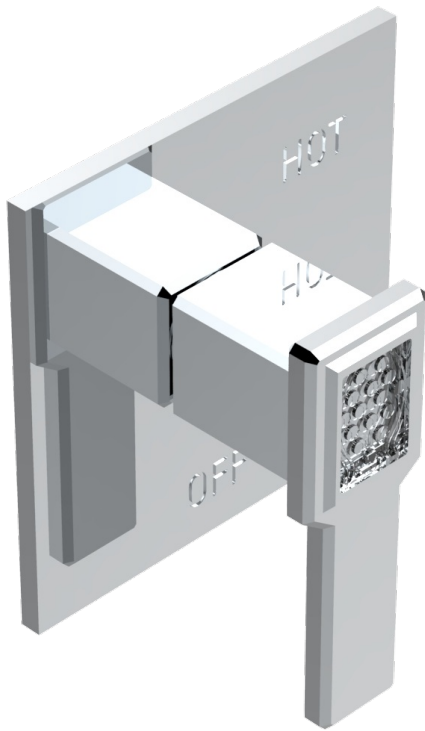

# METROPOLIS CLEAR CRYSTAL WITH LEVER HANDLES

A2B-320B

Trim for pressure balance valve

## CHARACTERISTIC

- Métropolis clear crystal with lever handles
- Trim for pressure balance valve

## RELATED SKU'S

- Ref. G00-320A 1/2 " Pressure balance valve