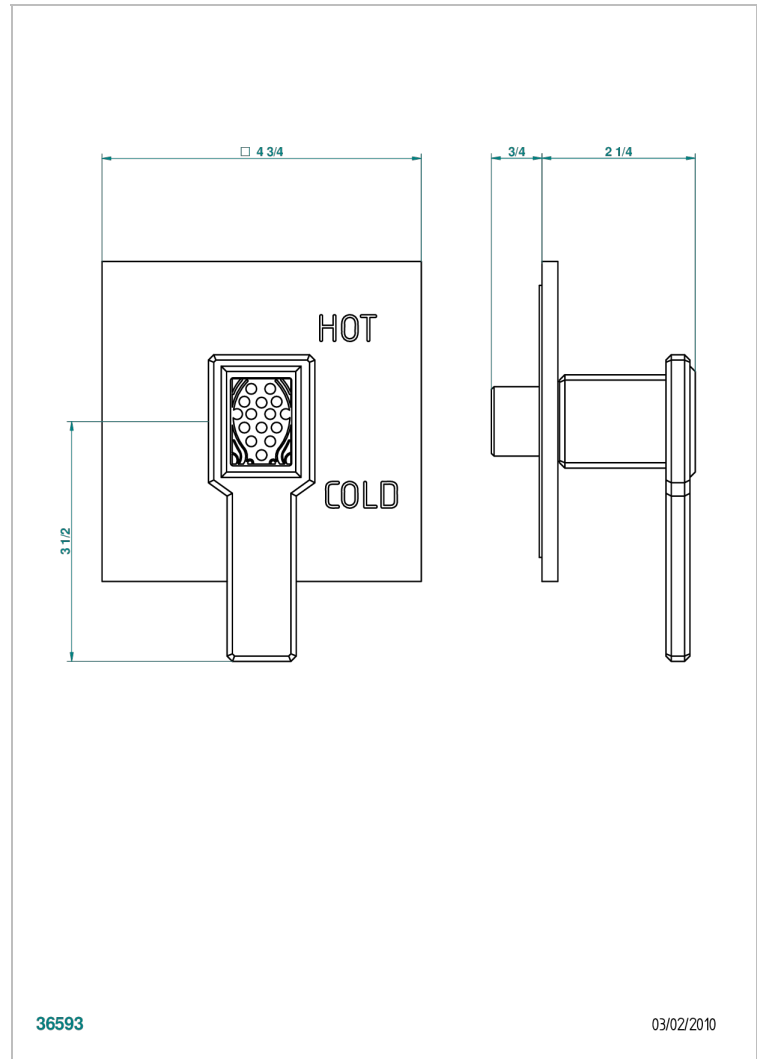

# METROPOLIS CLEAR CRYSTAL WITH LEVER HANDLES

A2B-320B

Trim for pressure balance valve

## CHARACTERISTIC

- Métropolis clear crystal with lever handles
- Trim for pressure balance valve

## RELATED SKU'S

- Ref. G00-320A 1/2 " Pressure balance valve

Nickel color PVD - H55

Nickel polished - B01

Rose Gold - F27

Satin chrome - C03

Silver rhodium - F18

Soft gold - F30

Soft matt gold - F31

Umber PVD - H66