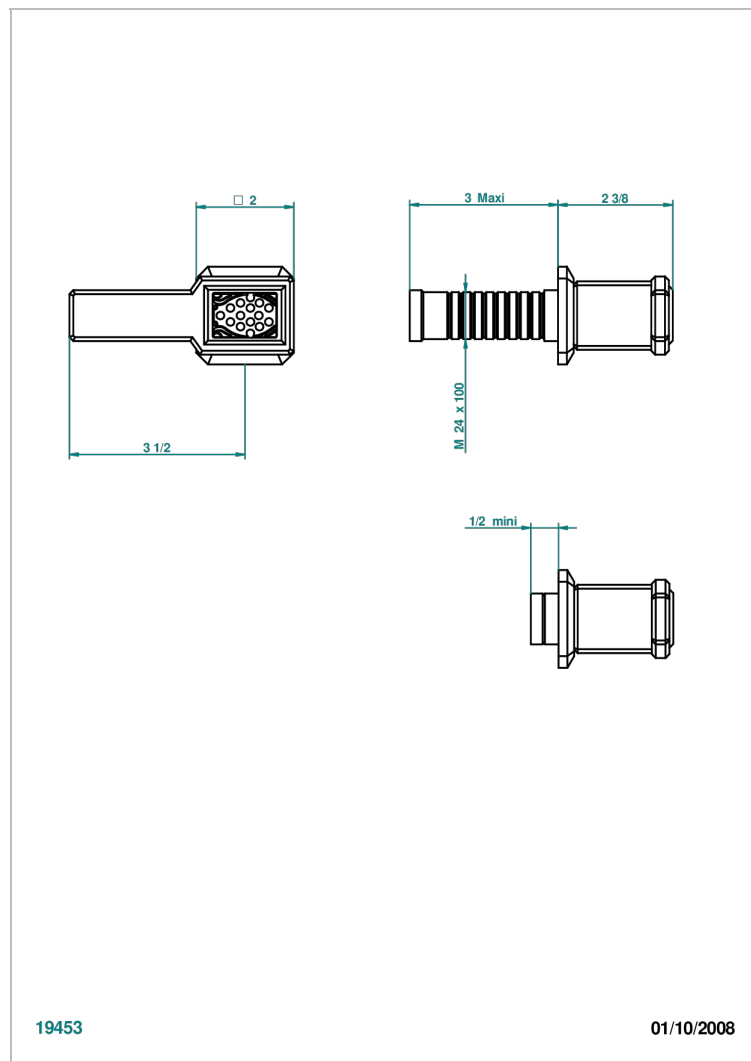

METROPOLIS CLEAR CRYSTAL WITH LEVER HANDLES

A2B-30B

Wall volume control 30 & 32 trim

19453

01/10/2008

CHARACTERISTIC

- Métropolis clear crystal with lever handles
- Wall volume control 30 & 32 trim

RELATED SKU'S

- Ref. G00-32CUSA 3/4" Volume control wall valve with ceramic cartridge
- Ref. G00-32HUSA 3/4" Volume control wall valve with ceramic cartridge counterclockwise
- Ref. G00-30CUSA 1/2" volume control wall valve with ceramic cartridge
- Ref. G00-30HUSA 1/2" Volume control wall valve with ceramic cartridge counterclockwise

Matt blush PVD - H60
Matt brass color PVD - H50
Matt brown bronze color PVD - F34
Matt chrome (American satin) - C02
Matt gold color PVD - H53
Matt graphite PVD - H65

Matt nickel (American satin) - C01
Matt nickel color PVD - H56
Nickel antique / Sovereign - H28
Nickel color PVD - H55
Nickel polished - B01
Rose Gold - F27