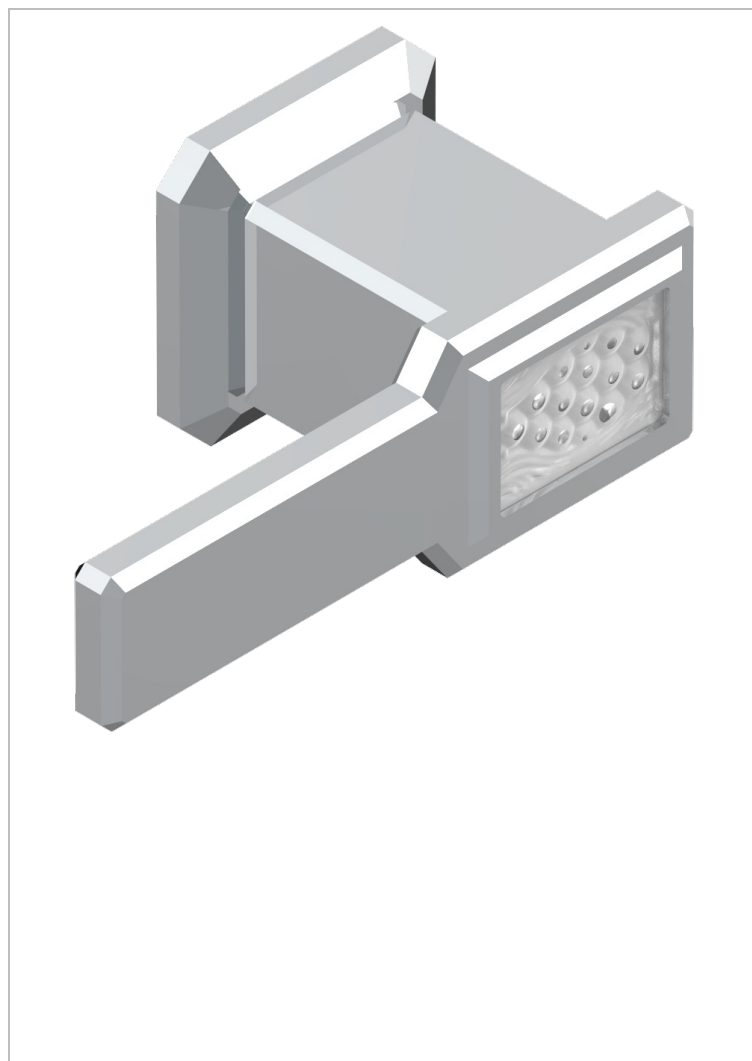

METROPOLIS CLEAR CRYSTAL WITH LEVER HANDLES

A2B-30B

Wall volume control 30 & 32 trim

19453

01/10/2008

CHARACTERISTIC

- Métropolis clear crystal with lever handles
- Wall volume control 30 & 32 trim

RELATED SKU'S

- Ref. G00-32CUSA 3/4" Volume control wall valve with ceramic cartridge
- Ref. G00-32HUSA 3/4" Volume control wall valve with ceramic cartridge counterclockwise
- Ref. G00-30CUSA 1/2" volume control wall valve with ceramic cartridge
- Ref. G00-30HUSA 1/2" Volume control wall valve with ceramic cartridge counterclockwise