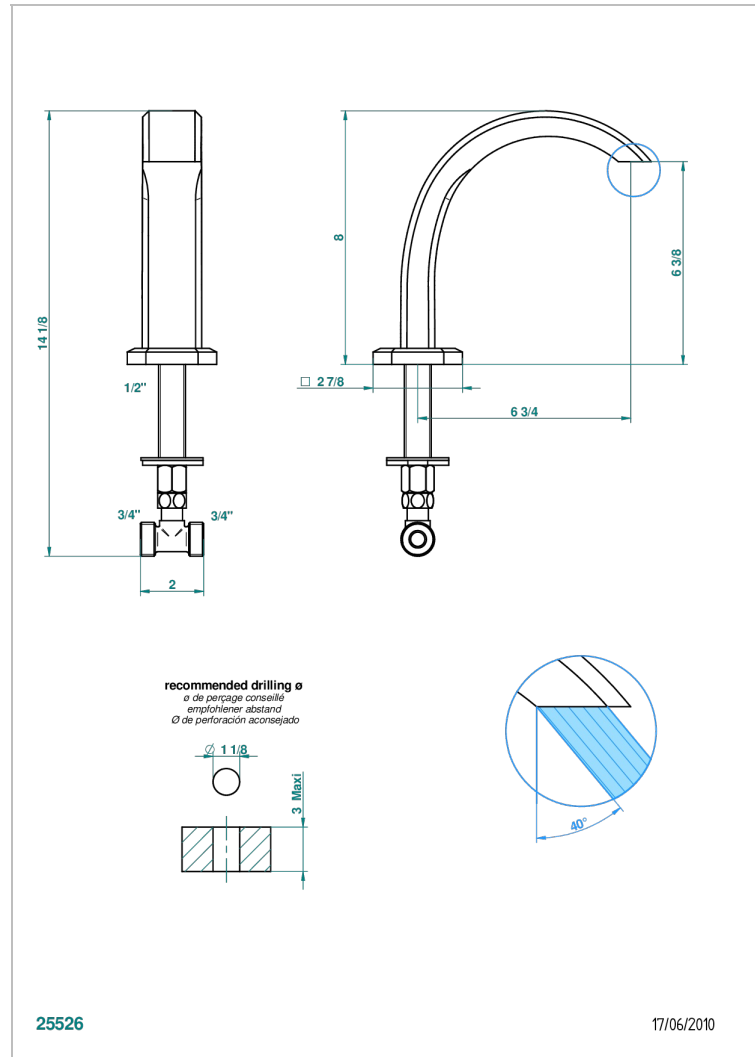

METROPOLIS CLEAR CRYSTAL WITH LEVER HANDLES

A2B-29

Roman tub spout

CHARACTERISTIC

- Métropolis clear crystal with lever handles
- Roman tub spout

AVAILABLE FINITIONS

Black nickel - D24
Blush PVD - H62
Brass color PVD - H49
Brown bronze color PVD - F33
Chrome polished - A02
Chrome polished / gold polished - G02